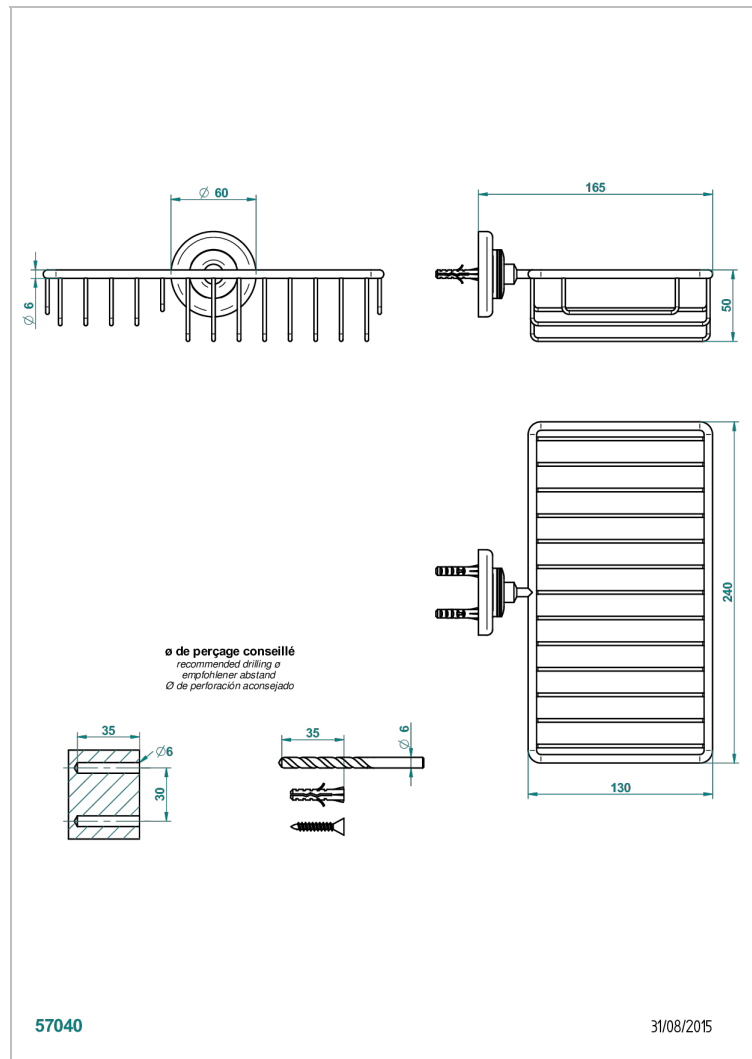

# BEAUBOURG WITH LEVER

G7B-2620

Combined soap and sponge holder with flange, 240 x 130 mm

THG<sup>®</sup>  
PARIS

## CHARACTERISTIC

- Beaubourg with lever
- Combined soap and sponge holder with flange, 240 x 130 mm