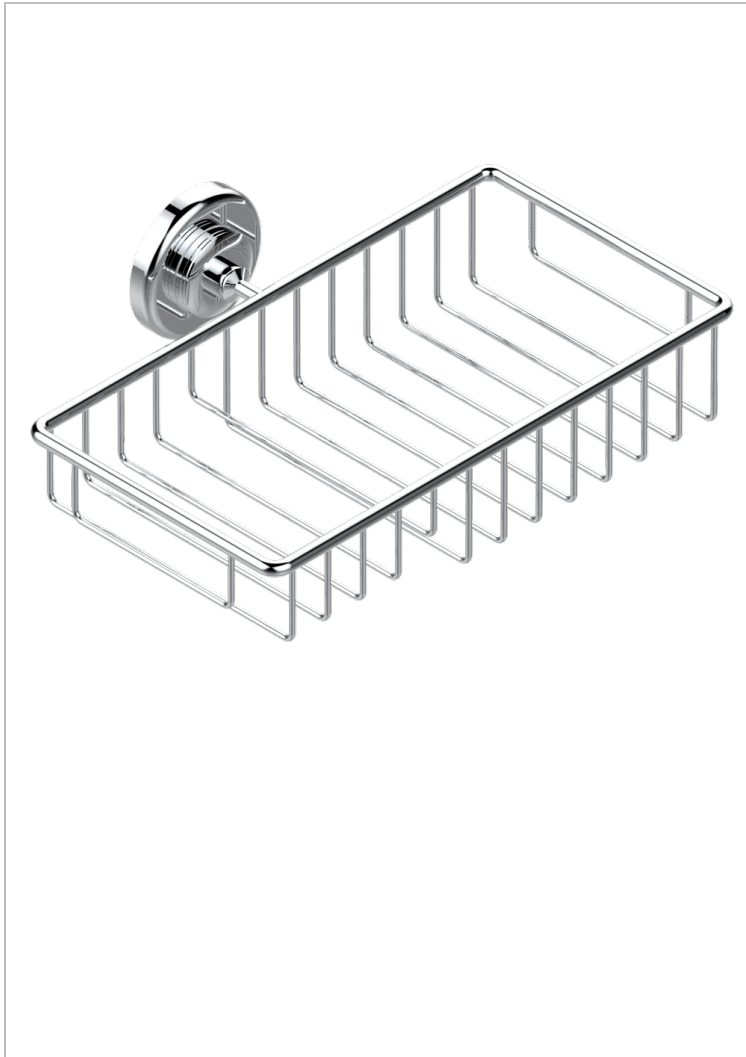

# BEAUBOURG WITH LEVER

G7B-2620

Combined soap and sponge holder with flange, 240 x 130 mm

THG<sup>®</sup>  
PARIS

## CHARACTERISTIC

- Beaubourg with lever
- Combined soap and sponge holder with flange, 240 x 130 mm