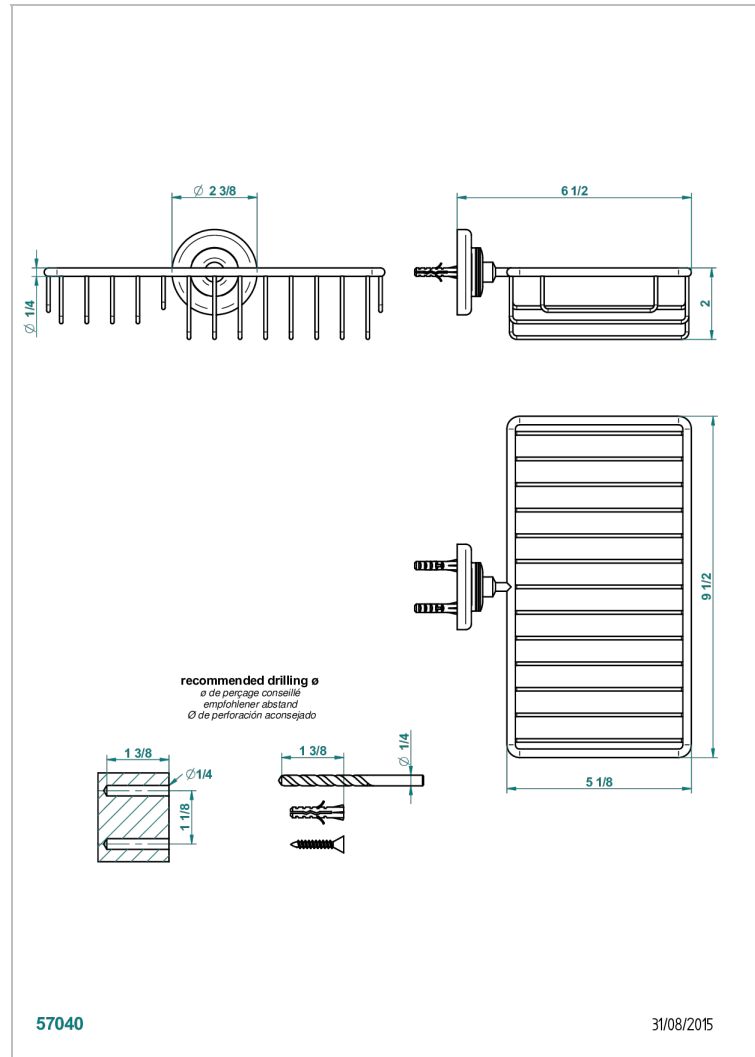

# BEAUBOURG WITH LEVER

G7B-2620

Combined soap and sponge holder with flange, 240 x 130 mm

THG<sup>®</sup>  
PARIS

## CHARACTERISTIC

- Beaubourg with lever
- Combined soap and sponge holder with flange, 240 x 130 mm