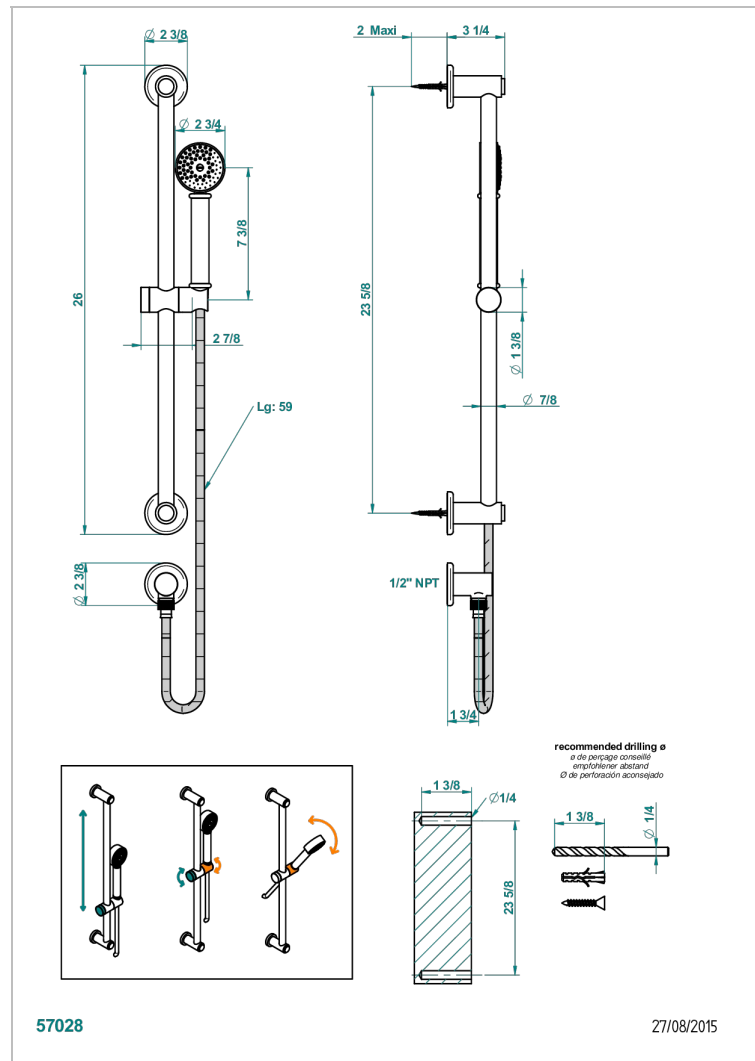

SAINT-GERMAIN WITH LEVER HANDLES

G7D-58/US

Slide bar with handsower and elbow

CHARACTERISTIC

- Saint-germain with lever handles
- Slide bar with handsower and elbow

TECHNICAL SPECS

- Recommandé : 3 bars (max. 5 bars) - Advised : 43,5 psi (max. 72 psi)
- 9,5 l/min à 3 bars (2.5 gpm at 43.5 psi)