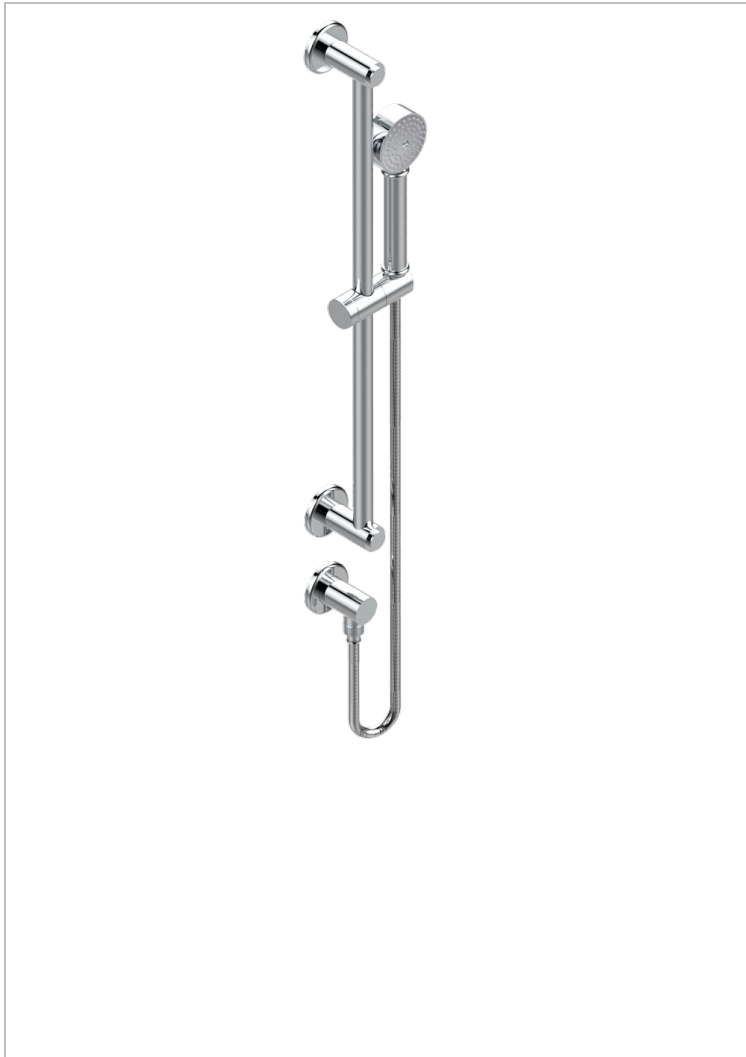

SAINT-GERMAIN WITH LEVER HANDLES

G7D-58/US

Slide bar with handsower and elbow

CHARACTERISTIC

- Saint-germain with lever handles
- Slide bar with handsower and elbow

TECHNICAL SPECS

- Recommandé : 3 bars (max. 5 bars) - Advised : 43,5 psi (max. 72 psi)
- 9,5 l/min à 3 bars (2.5 gpm at 43.5 psi)

AVAILABLE FINITIONS

Black ceram - D30
Blush PVD - H62
Brass color PVD - H49
Brown bronze color PVD - F33
Chrome polished - A02
Chrome polished / gold polished - G02

Gold color PVD - H52
Gold mat - F07
Gold polished - F01
Graphite PVD - H64
Light coated bronze - D01
Matt Umber PVD - H67

Matt blush PVD - H60
Matt brass color PVD - H50
Matt brown bronze color PVD - F34
Matt chrome (American satin) - C02
Matt gold color PVD - H53
Matt graphite PVD - H65

Matt nickel (American satin) - C01
Matt nickel color PVD - H56
Natural smoked Brass - A13
Nickel antique / Sovereign - H28
Nickel color PVD - H55
Nickel polished - B01

Soft gold - F30
Soft matt gold - F31
Umber PVD - H66