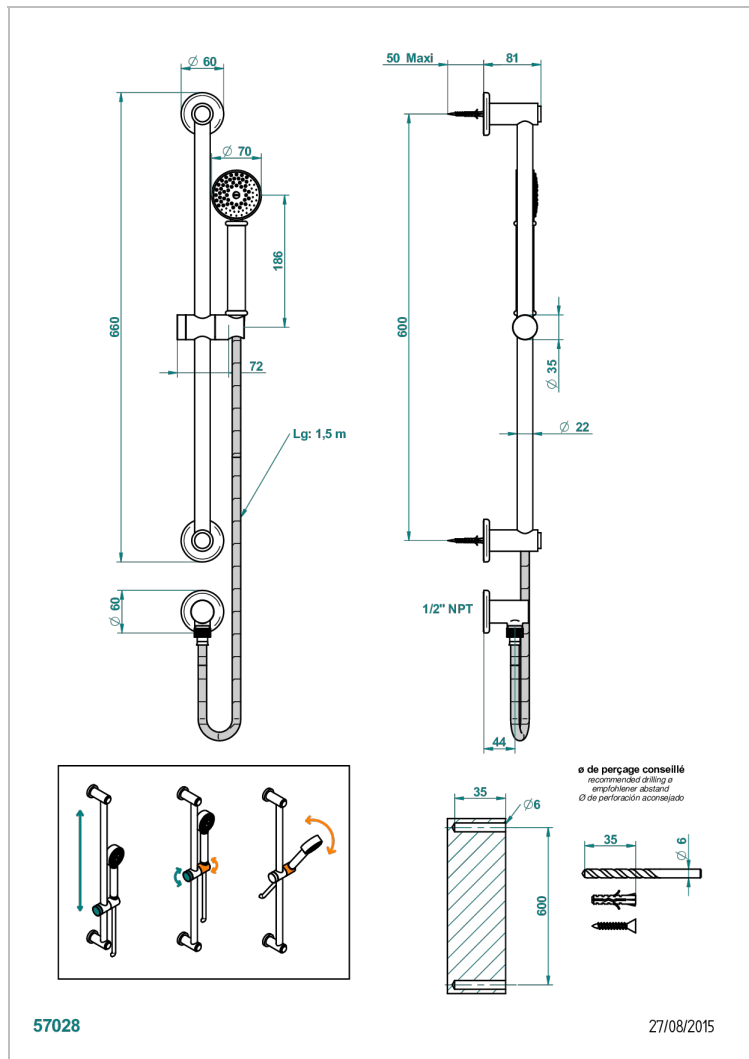

# BEAUBOURG WITH LEVER HANDLES

G7B-58/US

Slide bar with handsower and elbow

## CHARACTERISTIC

- Beaubourg with lever handles
- Slide bar with handsower and elbow

## TECHNICAL SPECS

- Recommandé : 3 bars (max. 5 bars) - Advised : 43,5 psi (max. 72 psi)
- 9,5 l/min à 3 bars (2.5 gpm at 43.5 psi)