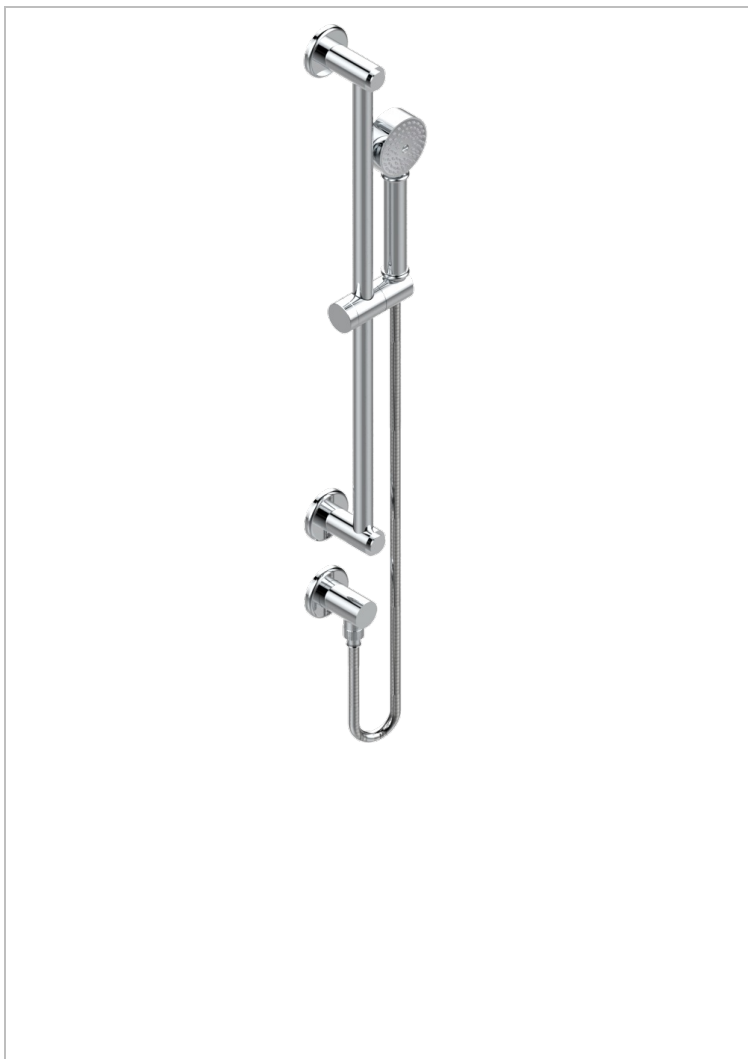

# BEAUBOURG WITH LEVER HANDLES

G7B-58/US

Slide bar with handsower and elbow

## CHARACTERISTIC

- Beaubourg with lever handles
- Slide bar with handsower and elbow