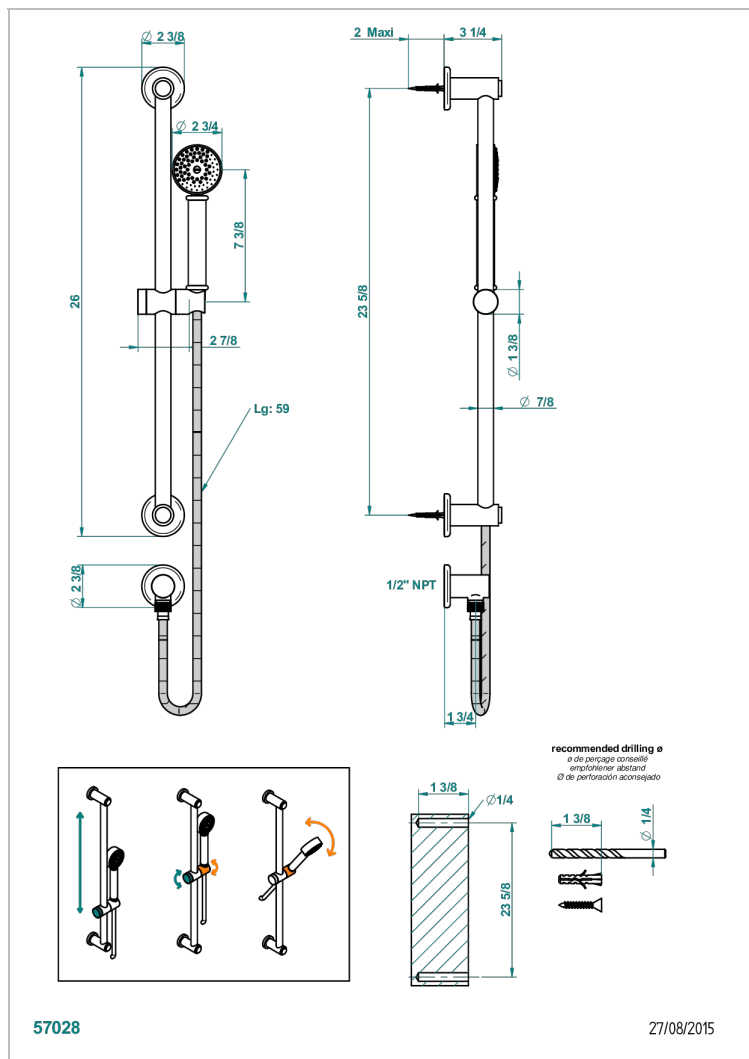

# BEAUBOURG WITH LEVER HANDLES

G7B-58/US

Slide bar with handshower and elbow

## CHARACTERISTIC

- Beaubourg with lever handles
- Slide bar with handshower and elbow

## TECHNICAL SPECS

- Recommandé : 3 bars (max. 5 bars) - Advised : 43,5 psi (max. 72 psi)
- 9,5 l/min à 3 bars (2.5 gpm at 43.5 psi)