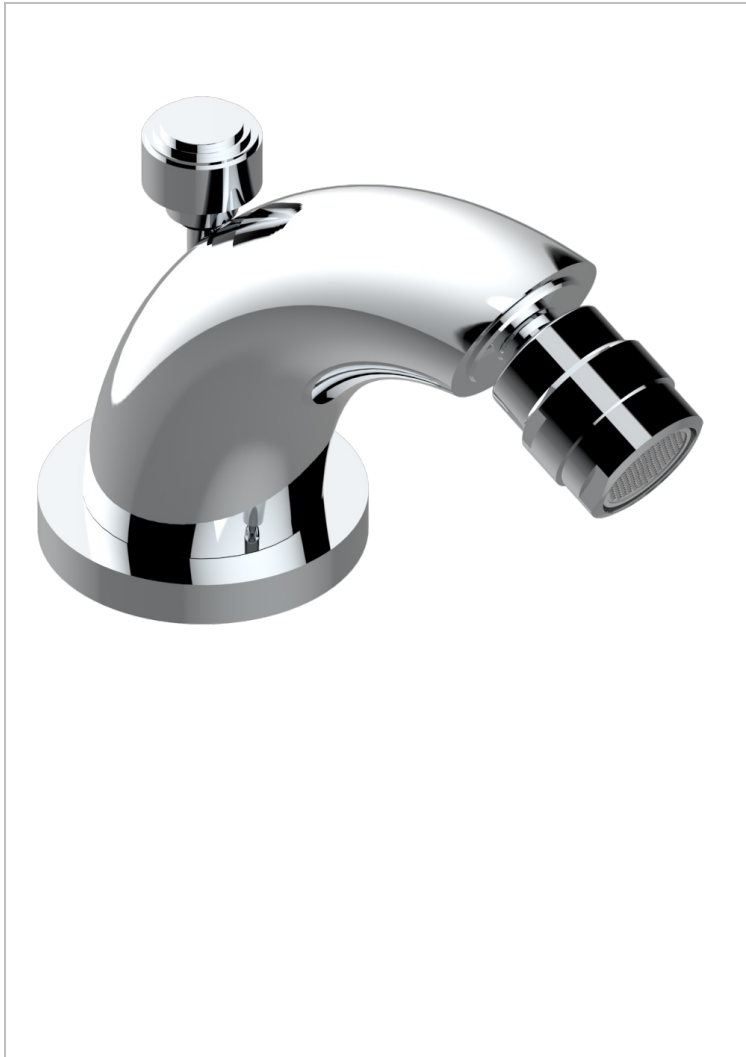

NEW PARADISE

U5P-2170/202

Bidet spout with ball joint spray and drain

CHARACTERISTIC

- New Paradise
- Bidet spout with ball joint spray and drain

TECHNICAL SPECS

- Recommandé : 3 bars (max. 5 bars) - Advised : 43,5 psi (max. 72 psi)
- 15 l/min à 3 bars (4 gpm at 43.5 psi)

AVAILABLE FINITIONS

Black ceram - D30
Blush PVD - H62
Brass color PVD - H49
Brown bronze color PVD - F33
Chrome polished - A02
Gold color PVD - H52

Gold mat - F07
Gold polished - F01
Graphite PVD - H64
Light coated bronze - D01
Matt Umber PVD - H67
Matt blush PVD - H60

Matt brass color PVD - H50
Matt brown bronze color PVD - F34
Matt chrome (American satin) - C02
Matt gold color PVD - H53
Matt graphite PVD - H65
Matt nickel (American satin) - C01

Matt nickel color PVD - H56
Nickel antique / Sovereign - H28
Nickel color PVD - H55
Nickel polished - B01
Soft matt gold - F31
Umber PVD - H66