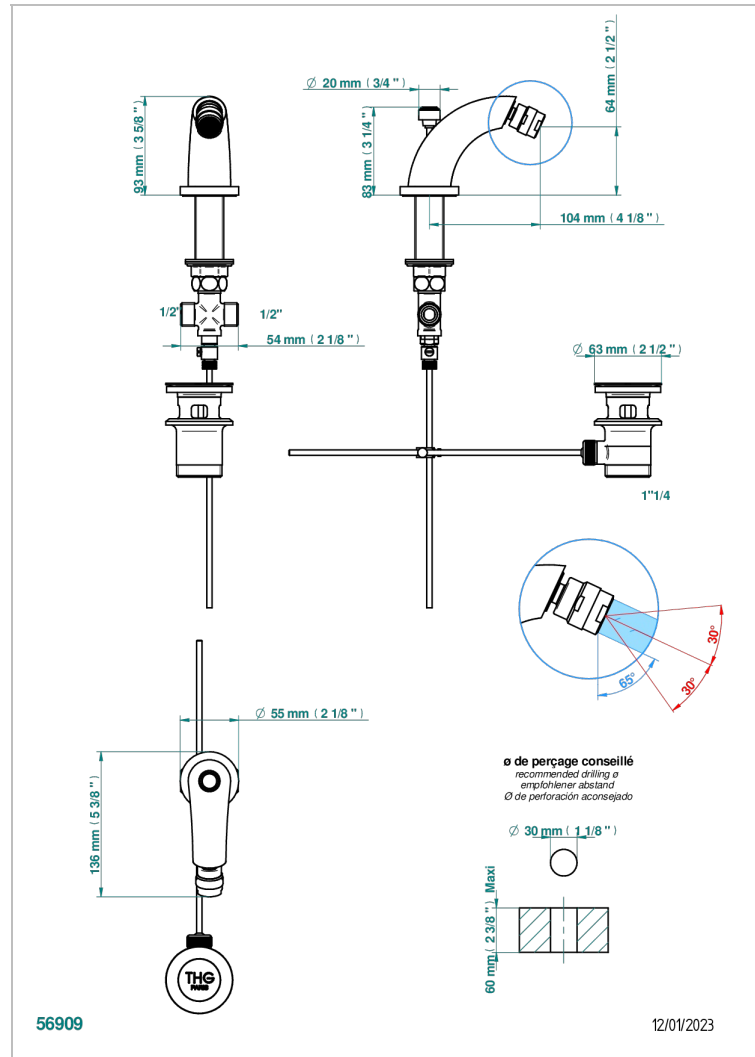

NEW PARADISE

U5P-2170/202

Bidet spout with ball joint spray and drain

CHARACTERISTIC

- New Paradise
- Bidet spout with ball joint spray and drain

TECHNICAL SPECS

- Recommandé : 3 bars (max. 5 bars) - Advised : 43,5 psi (max. 72 psi)
- 15 l/min à 3 bars (4 gpm at 43.5 psi)