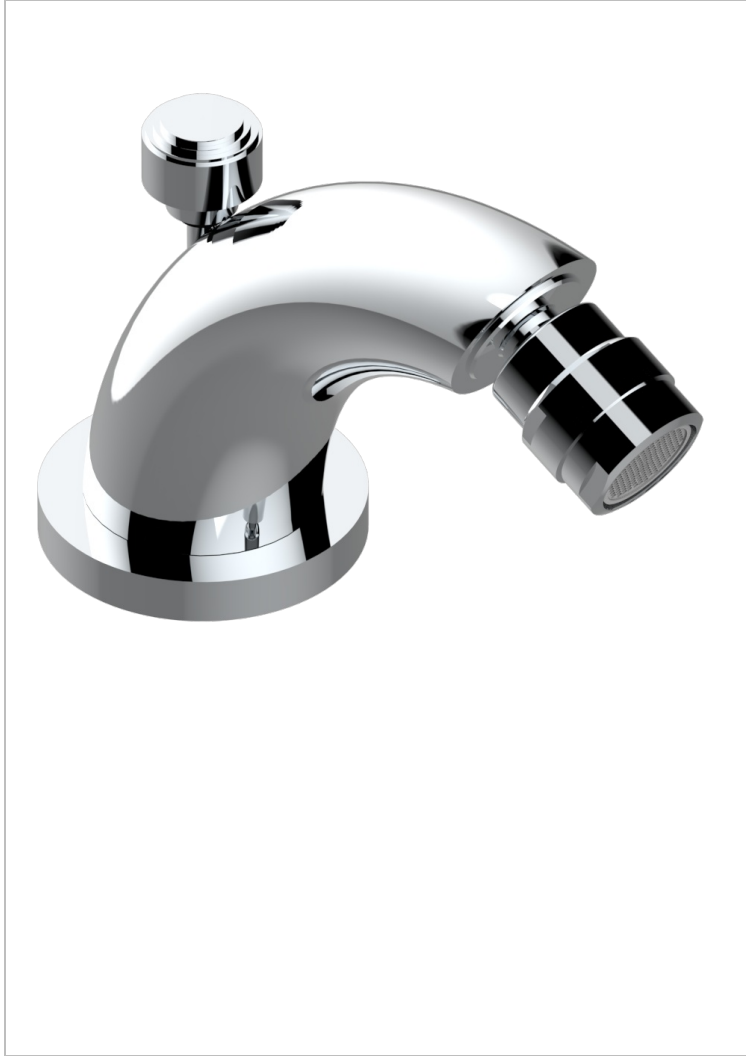

# NEW PARADISE

U5P-2170/202

Bidet spout with swivel jet with waste

THG<sup>®</sup>  
PARIS

## CHARACTERISTIC

- New Paradise
- Bidet spout with swivel jet with waste

## AVAILABLE FINITIONS

Antique nickel - H28  
Black ceram - D30  
Blush PVD - H62  
Brass color PVD - H49  
Brown bronze color PVD - F33  
Gold color PVD - H52

Graphite PVD - H64  
Lacquered light bronze - D01  
Matt Umber PVD - H67  
Matt blush PVD - H60  
Matt brass color PVD - H50  
Matt brown bronze color PVD - F34