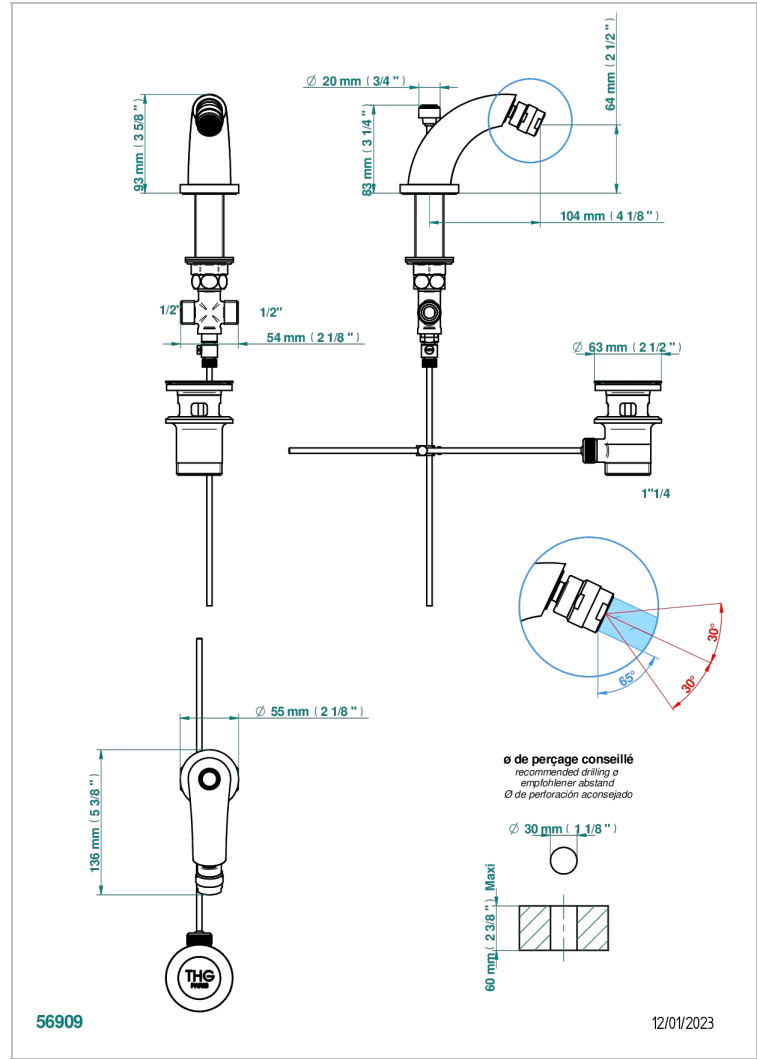

# NEW PARADISE

U5P-2170/202

Bidet spout with swivel jet with waste

THG<sup>®</sup>  
PARIS

## CHARACTERISTIC

- New Paradise
- Bidet spout with swivel jet with waste

## TECHNICAL SPECS

- Recommandé : 3 bars (max. 5 bars) - Advised : 43,5 psi (max. 72 psi)
- 15 l/min à 3 bars (4 gpm at 43.5 psi)