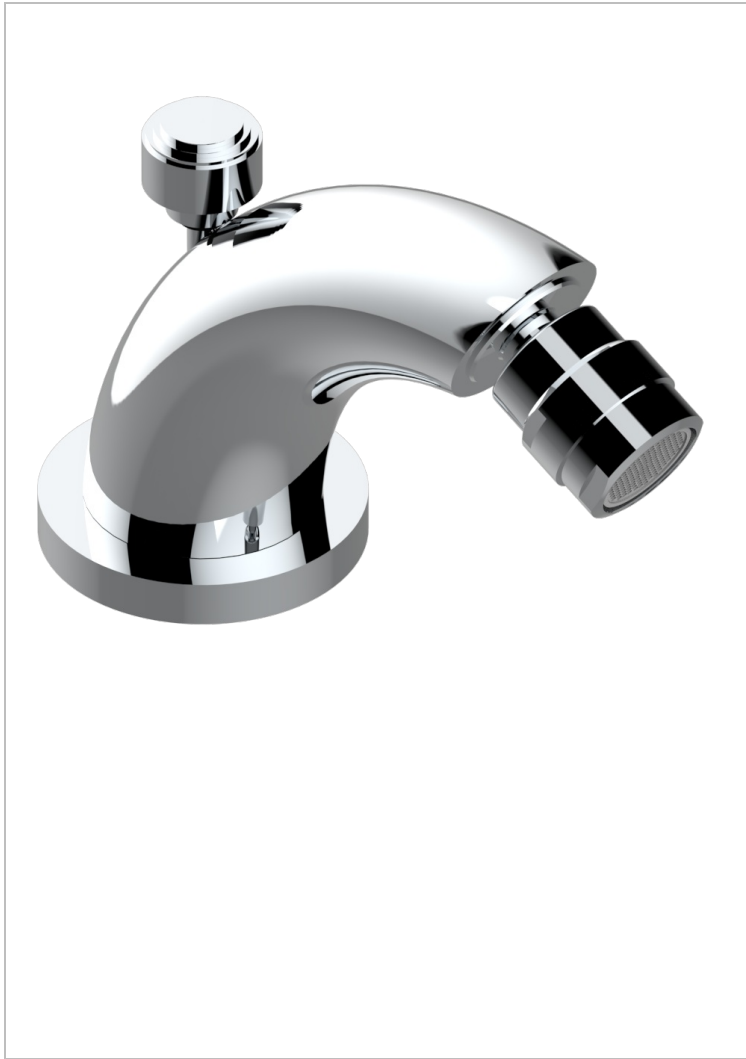

# NEW PARADISE

U5P-2170/202

Bidet spout with swivel jet with waste

THG<sup>®</sup>  
PARIS

## CHARACTERISTIC

- New Paradise
- Bidet spout with swivel jet with waste

## AVAILABLE FINITIONS

Antique nickel - H28  
Black ceram - D30  
Blush PVD - H62  
Brass color PVD - H49  
Brown bronze color PVD - F33  
Gold color PVD - H52

Graphite PVD - H64  
Lacquered light bronze - D01  
Matt Umber PVD - H67  
Matt blush PVD - H60  
Matt brass color PVD - H50  
Matt brown bronze color PVD - F34