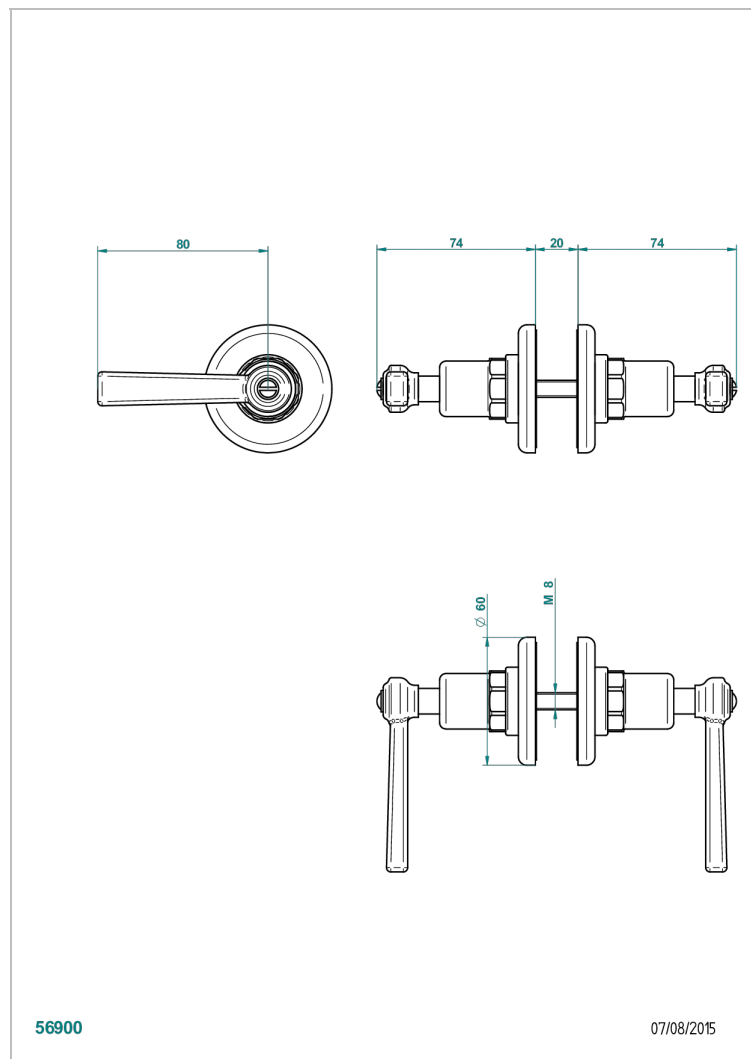

CLUB SAINT-GERMAIN WITH LEVER HANDLES

G7J-638V

Pair of large knobs

56900

07/08/2015

CHARACTERISTIC

- Club Saint-Germain with lever handles
- Pair of large knobs

AVAILABLE FINITIONS