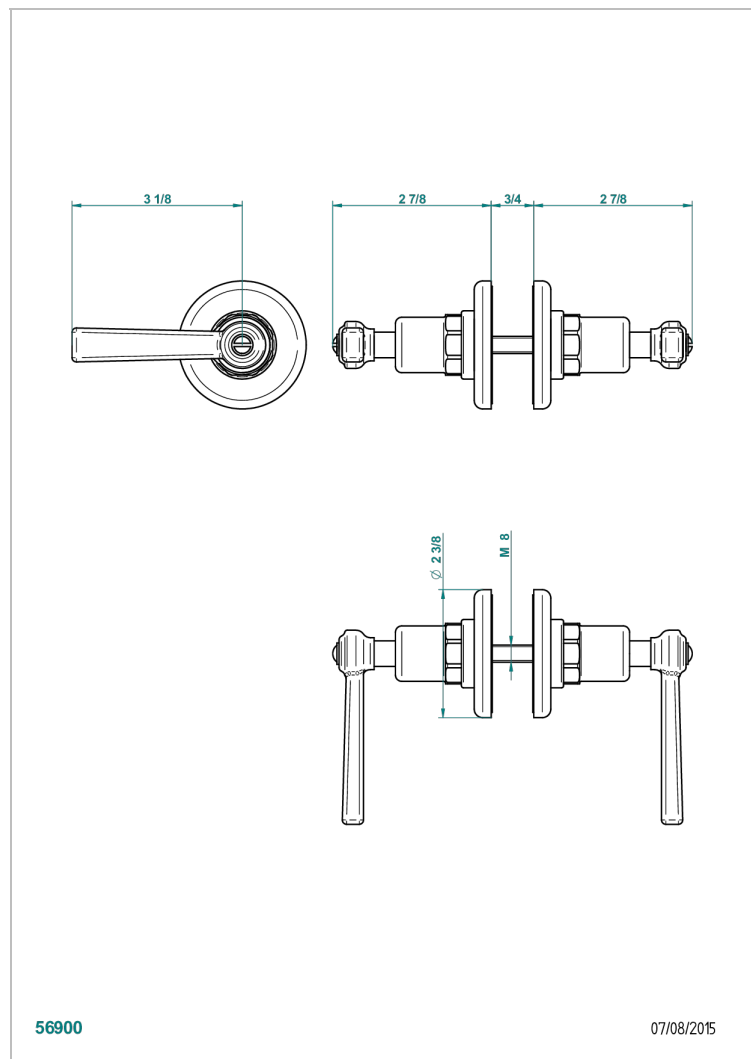

CLUB SAINT-GERMAIN WITH LEVER HANDLES

G7J-638V

Pair of large knobs

56900

07/08/2015

CHARACTERISTIC

- Club Saint-Germain with lever handles
- Pair of large knobs

AVAILABLE FINITIONS