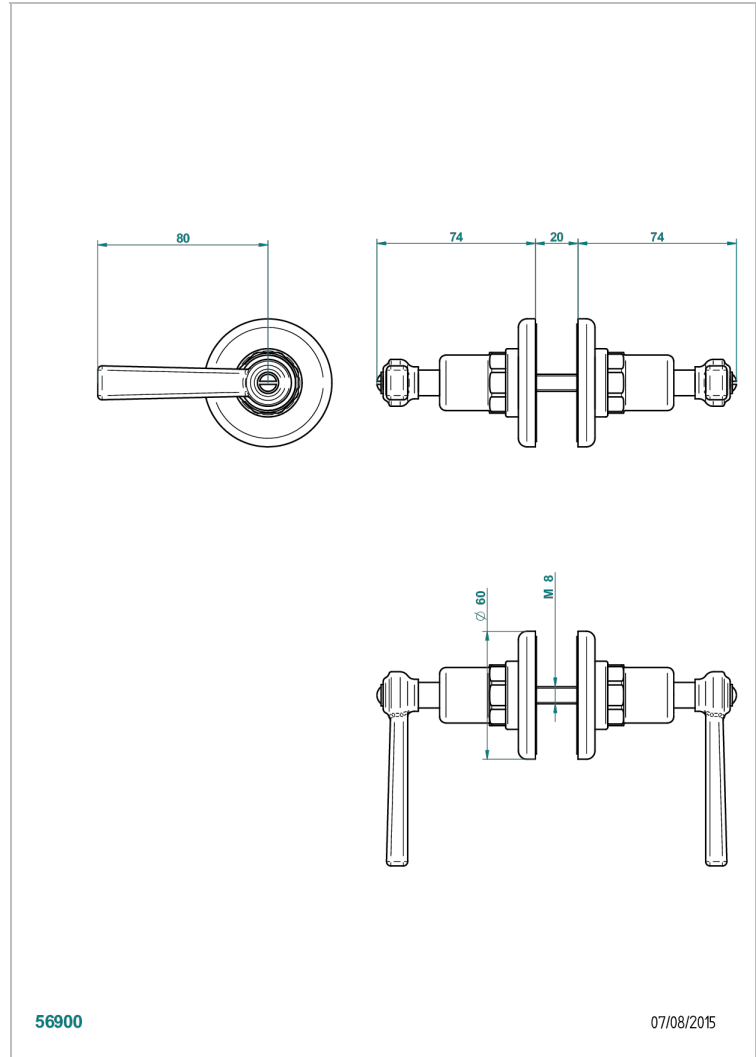

# CLUB SAINT-GERMAIN WITH LEVER

G7J-638V

Pair of large door knobs

THG<sup>®</sup>  
PARIS

## CHARACTERISTIC

- Club Saint-Germain with lever
- Pair of large door knobs

## AVAILABLE FINITIONS

Antique nickel - H28  
Black ceram - D30  
Blush PVD - H62  
Brass color PVD - H49  
Brown bronze color PVD - F33  
Gold color PVD - H52

Graphite PVD - H64  
Lacquered light bronze - D01  
Matt Umber PVD - H67  
Matt blush PVD - H60  
Matt brass color PVD - H50  
Matt brown bronze color PVD - F34