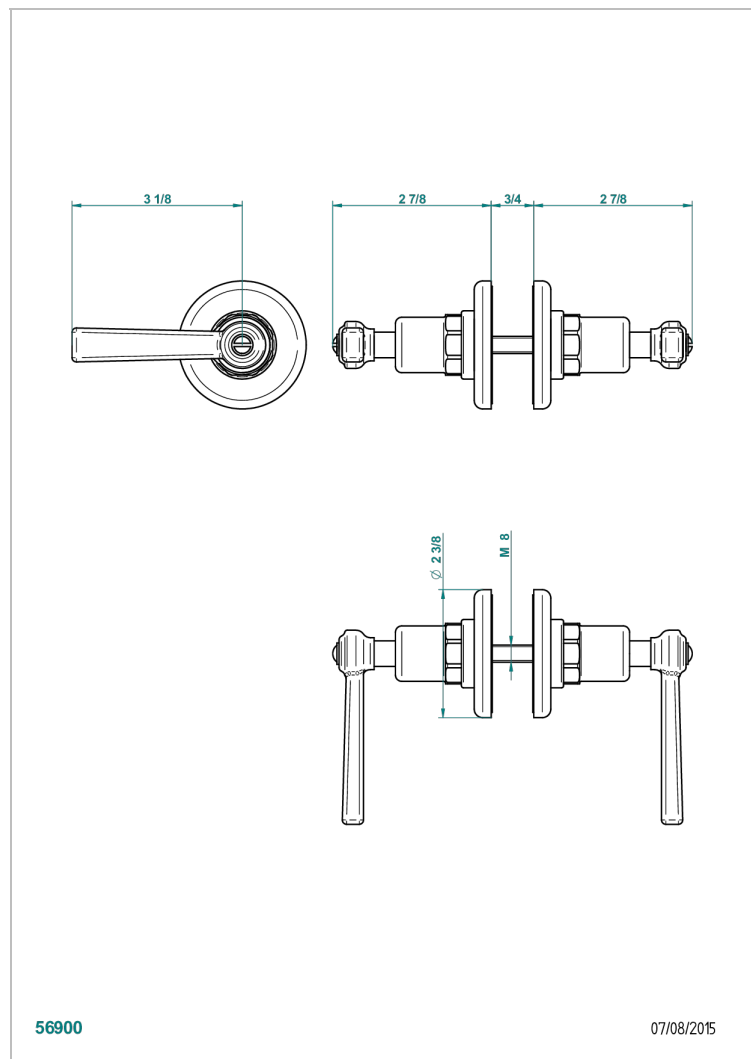

# CLUB SAINT-GERMAIN WITH LEVER

G7J-638V

Pair of large door knobs

THG<sup>®</sup>  
PARIS

## CHARACTERISTIC

- Club Saint-Germain with lever
- Pair of large door knobs

## AVAILABLE FINITIONS

Antique nickel - H28  
Black ceram - D30  
Blush PVD - H62  
Brass color PVD - H49  
Brown bronze color PVD - F33  
Gold color PVD - H52

Graphite PVD - H64  
Lacquered light bronze - D01  
Matt Umber PVD - H67  
Matt blush PVD - H60  
Matt brass color PVD - H50  
Matt brown bronze color PVD - F34