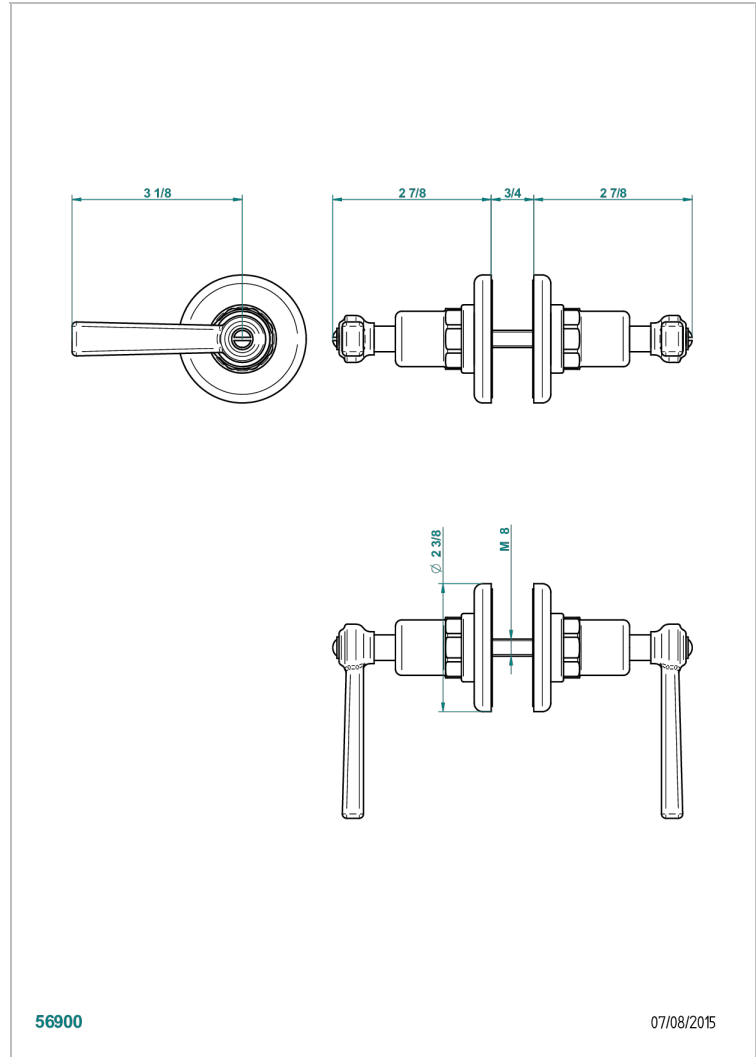

CLUB SAINT-GERMAIN WITH LEVER

G7J-638V

Pair of large door knobs

56900

07/08/2015

CHARACTERISTIC

- Club Saint-Germain with lever
- Pair of large door knobs

AVAILABLE FINITIONS

Antique nickel - H28
Black ceram - D30
Blush PVD - H62
Brass color PVD - H49
Brown bronze color PVD - F33
Gold color PVD - H52

Graphite PVD - H64
Lacquered light bronze - D01
Matt Umber PVD - H67
Matt blush PVD - H60
Matt brass color PVD - H50
Matt brown bronze color PVD - F34