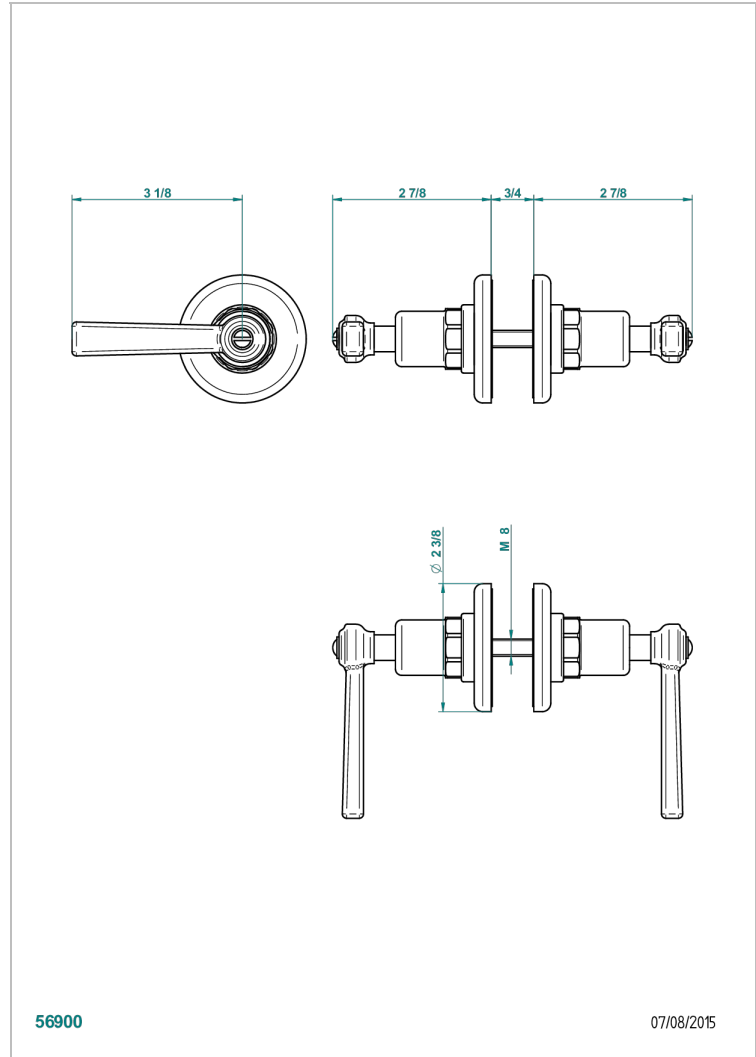

SAINT-GERMAIN WITH LEVER HANDLES

G7D-638V

Pair of large knobs

56900

07/08/2015

CHARACTERISTIC

- Saint-germain with lever handles
- Pair of large knobs

AVAILABLE FINITIONS