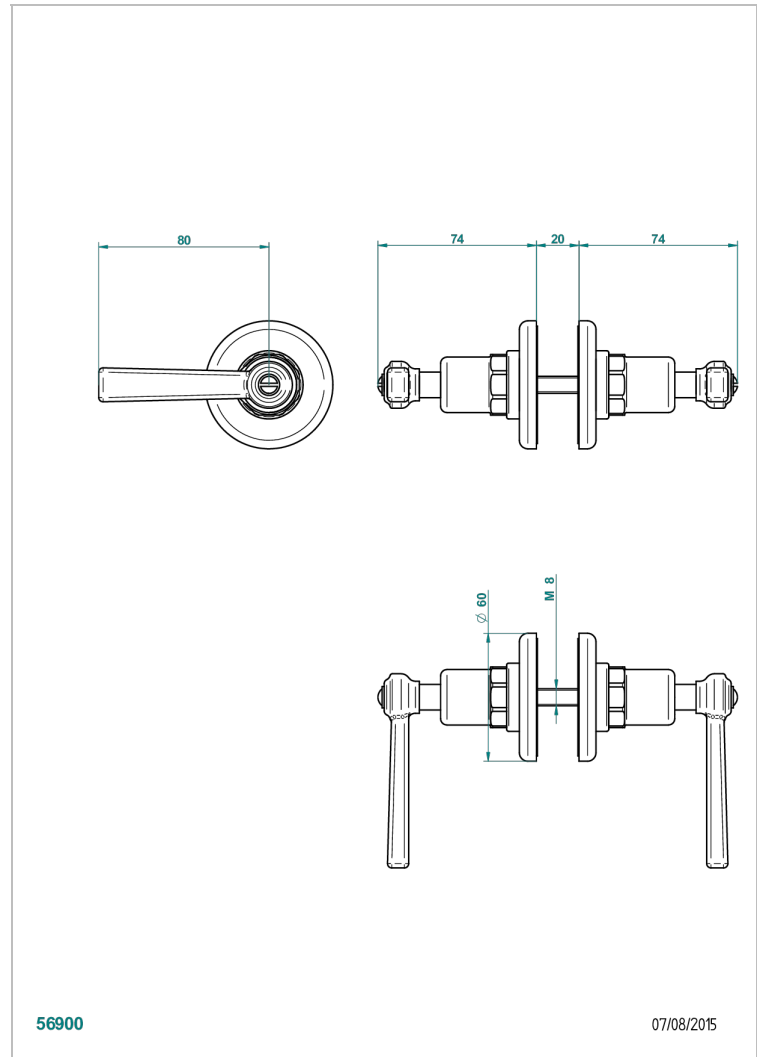

SAINT-GERMAIN WITH LEVER

G7D-638V

Pair of large door knobs

THG[®]
PARIS

CHARACTERISTIC

- Saint-germain with lever
- Pair of large door knobs

AVAILABLE FINITIONS

Antique nickel - H28
Black ceram - D30
Blush PVD - H62
Brass color PVD - H49
Brown bronze color PVD - F33
Gold color PVD - H52