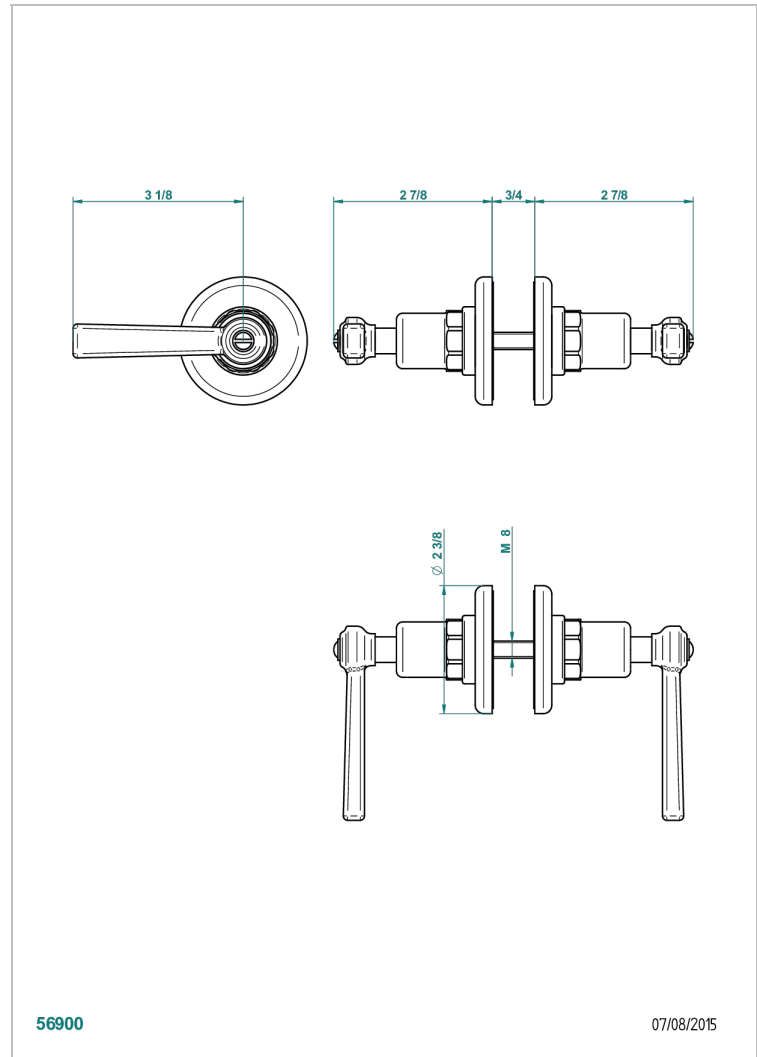

SAINT-GERMAIN WITH LEVER

G7D-638V

Pair of large door knobs

THG[®]
PARIS

CHARACTERISTIC

- Saint-germain with lever
- Pair of large door knobs

AVAILABLE FINITIONS

Antique nickel - H28
Black ceram - D30
Blush PVD - H62
Brass color PVD - H49
Brown bronze color PVD - F33
Gold color PVD - H52

Natural smoked Brass - A13
Nickel color PVD - H55
Polished chrome (color finish) - A02
Polished chrome / Polished gold (color finish) - G02
Polished gold (color finish) - F01
Polished nickel - B01

Soft gold - F30
Soft matt gold - F31
Umber PVD - H66