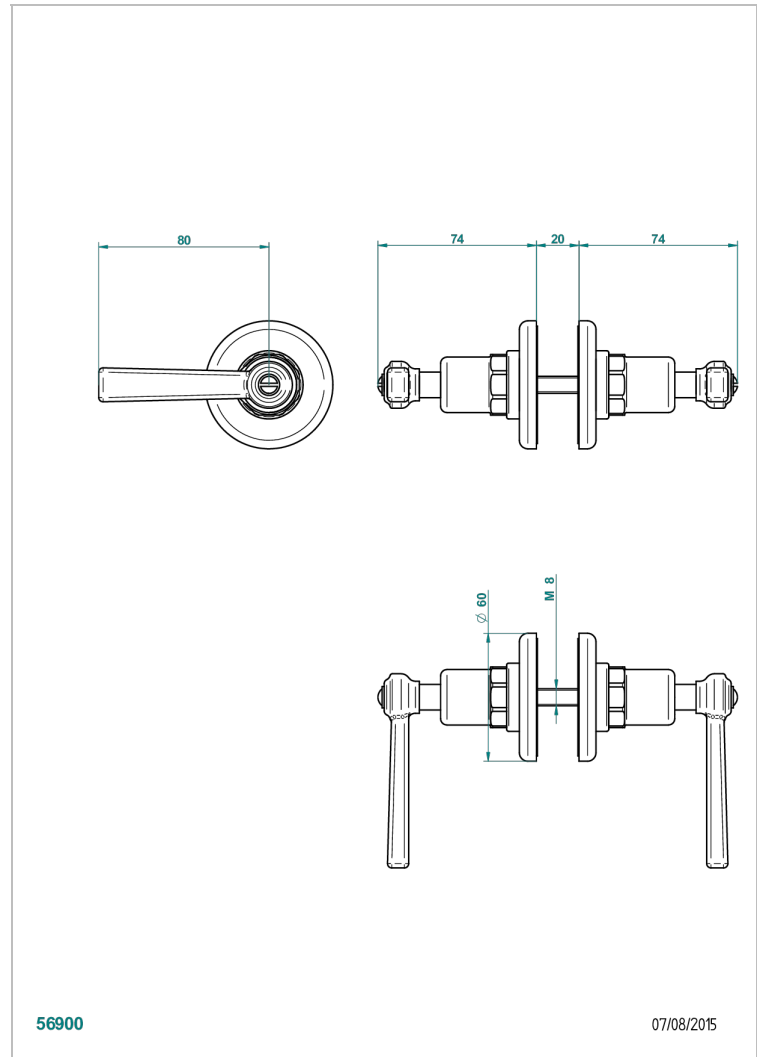

# SAINT-GERMAIN WITH LEVER

G7D-638V

Pair of large door knobs

THG<sup>®</sup>  
PARIS

## CHARACTERISTIC

- Saint-germain with lever
- Pair of large door knobs

## AVAILABLE FINITIONS

Antique nickel - H28  
Black ceram - D30  
Blush PVD - H62  
Brass color PVD - H49  
Brown bronze color PVD - F33  
Gold color PVD - H52

Graphite PVD - H64  
Lacquered light bronze - D01  
Matt Umber PVD - H67  
Matt blush PVD - H60  
Matt brass color PVD - H50  
Matt brown bronze color PVD - F34