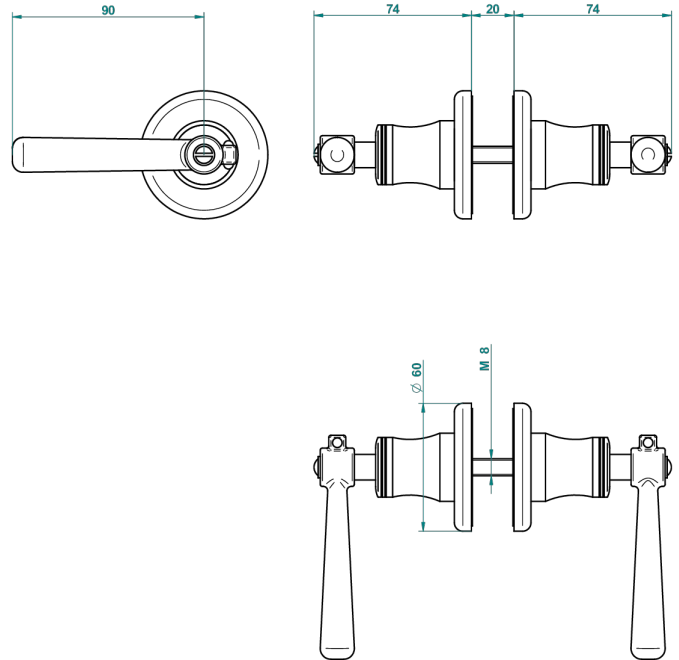

BEAUBOURG WITH LEVER HANDLES

G7B-638V

Pair of large knobs

THG[®]
PARIS

56898

07/08/2015

CHARACTERISTIC

- Beaubourg with lever handles
- Pair of large knobs