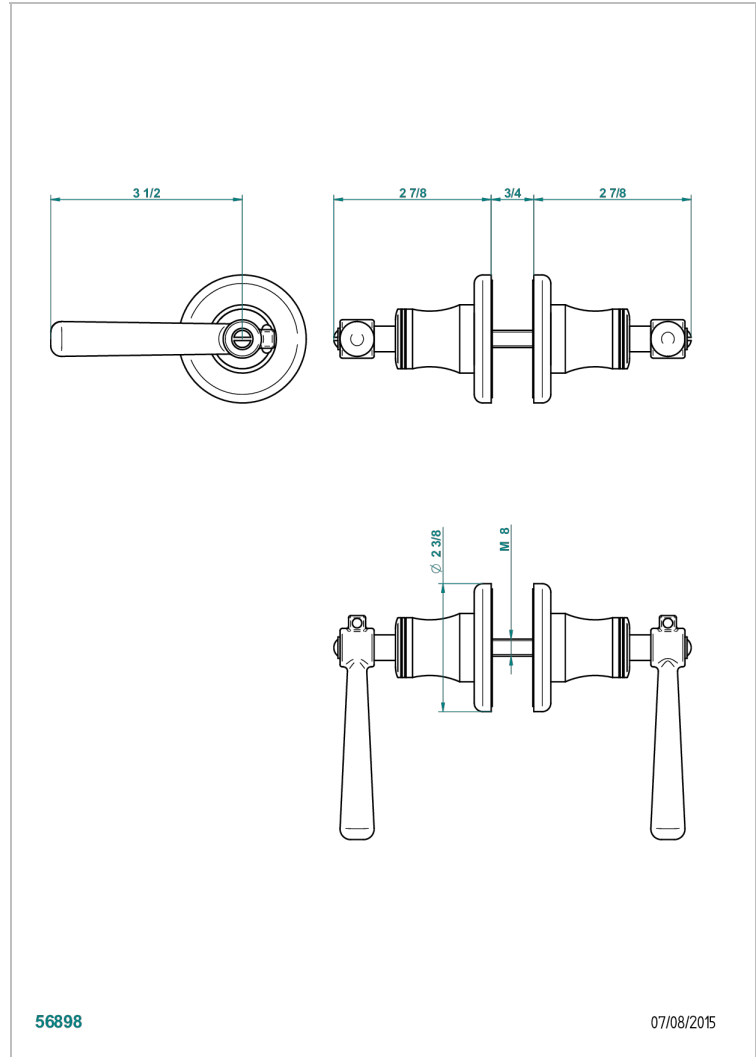

BEAUBOURG WITH LEVER HANDLES

G7B-638V

Pair of large knobs

CHARACTERISTIC

- Beaubourg with lever handles
- Pair of large knobs

AVAILABLE FINITIONS

Black ceram - D30
Blush PVD - H62
Brass color PVD - H49
Brown bronze color PVD - F33
Chrome polished - A02
Chrome polished / gold polished - G02