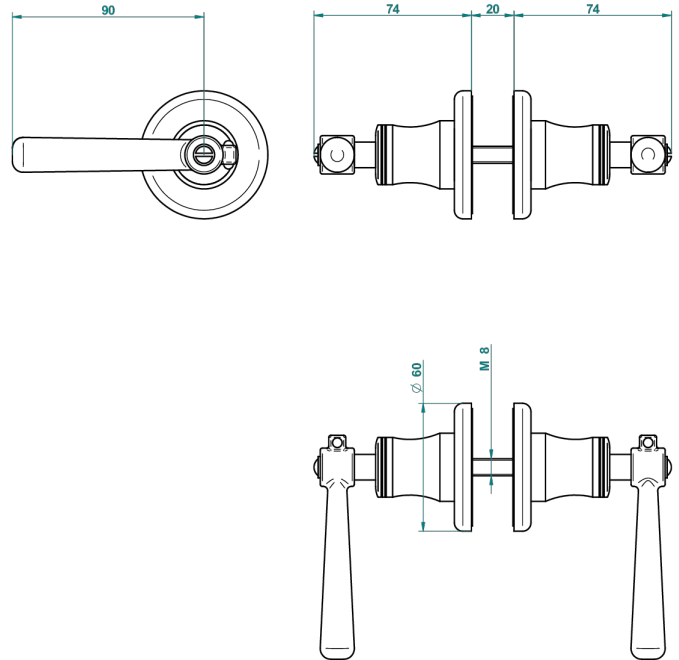

BEAUBOURG WITH LEVER

G7B-638V

Pair of large door knobs

THG[®]
PARIS

56898

07/08/2015

CHARACTERISTIC

- Beaubourg with lever
- Pair of large door knobs

AVAILABLE FINITIONS

Antique nickel - H28
Black ceram - D30
Blush PVD - H62
Brass color PVD - H49
Brown bronze color PVD - F33
Gold color PVD - H52

Graphite PVD - H64
Lacquered light bronze - D01
Matt Umber PVD - H67
Matt blush PVD - H60
Matt brass color PVD - H50
Matt brown bronze color PVD - F34