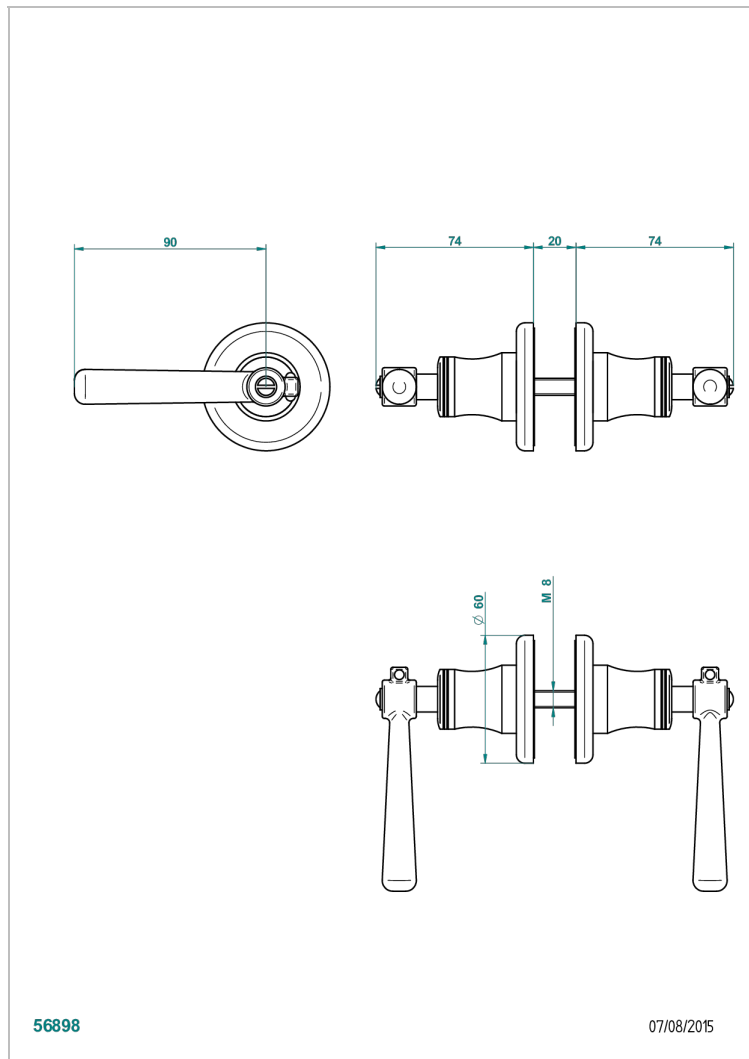

BEAUBOURG WITH LEVER

G7B-638V

Pair of large door knobs

THG[®]
PARIS

CHARACTERISTIC

- Beaubourg with lever
- Pair of large door knobs

AVAILABLE FINITIONS

Antique nickel - H28
Black ceram - D30
Blush PVD - H62
Brass color PVD - H49
Brown bronze color PVD - F33
Gold color PVD - H52