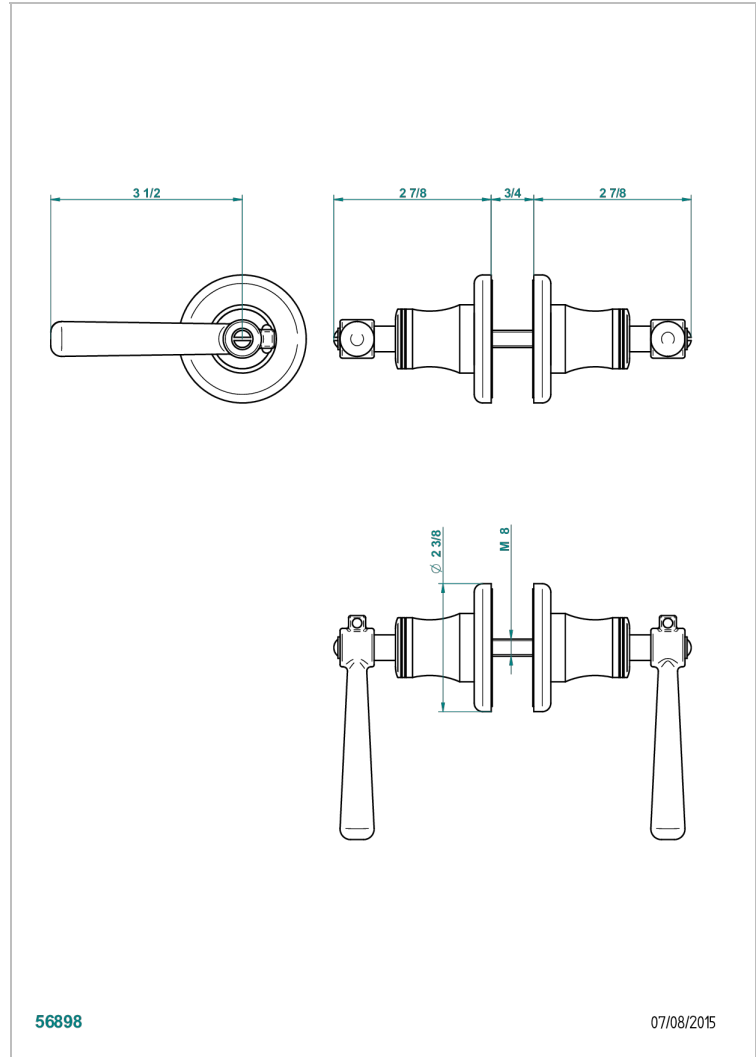

BEAUBOURG WITH LEVER

G7B-638V

Pair of large door knobs

CHARACTERISTIC

- Beaubourg with lever
- Pair of large door knobs

AVAILABLE FINITIONS

Antique nickel - H28
Black ceram - D30
Blush PVD - H62
Brass color PVD - H49
Brown bronze color PVD - F33
Gold color PVD - H52