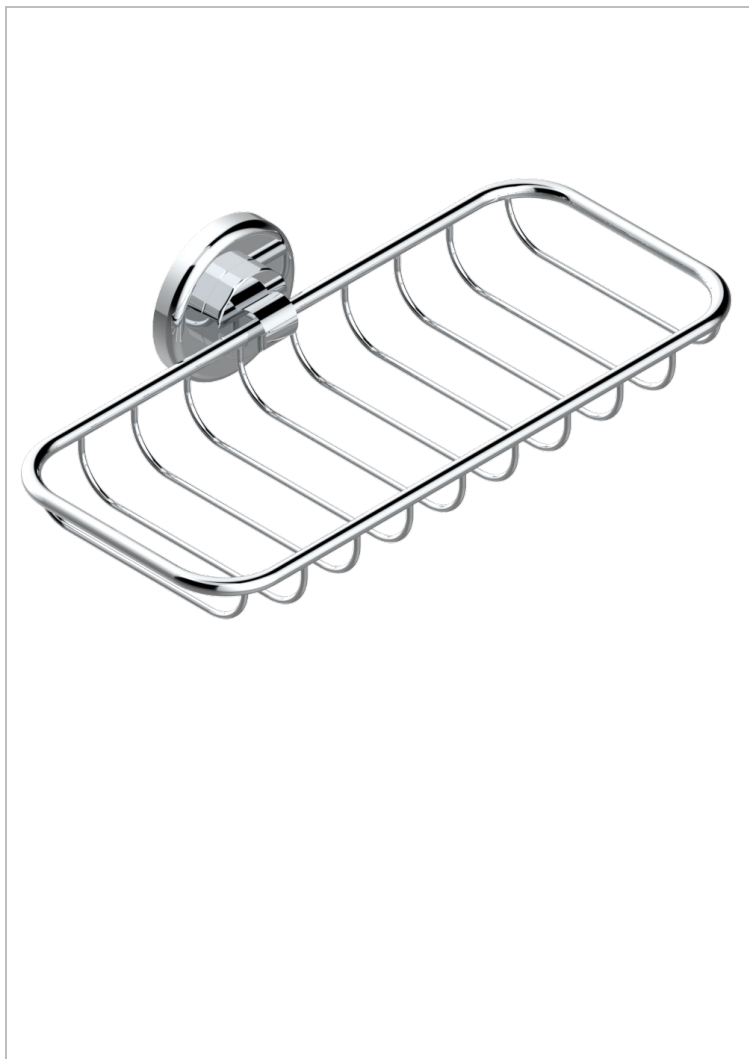

CLUB SAINT-GERMAIN WITH LEVER HANDLES

G7J-620A

Soap basket, wall mounted 10" x 4"3/8

CHARACTERISTIC

- Club Saint-Germain with lever handles
- Soap basket, wall mounted 10" x 4"3/8

AVAILABLE FINITIONS

Black ceram - D30
Blush PVD - H62
Brass color PVD - H49
Brown bronze color PVD - F33
Chrome polished - A02
Chrome polished / gold polished - G02

Gold color PVD - H52
Gold mat - F07
Gold polished - F01
Graphite PVD - H64
Light coated bronze - D01
Matt Umber PVD - H67

Matt blush PVD - H60
Matt brass color PVD - H50
Matt brown bronze color PVD - F34
Matt chrome (American satin) - C02
Matt gold color PVD - H53
Matt graphite PVD - H65