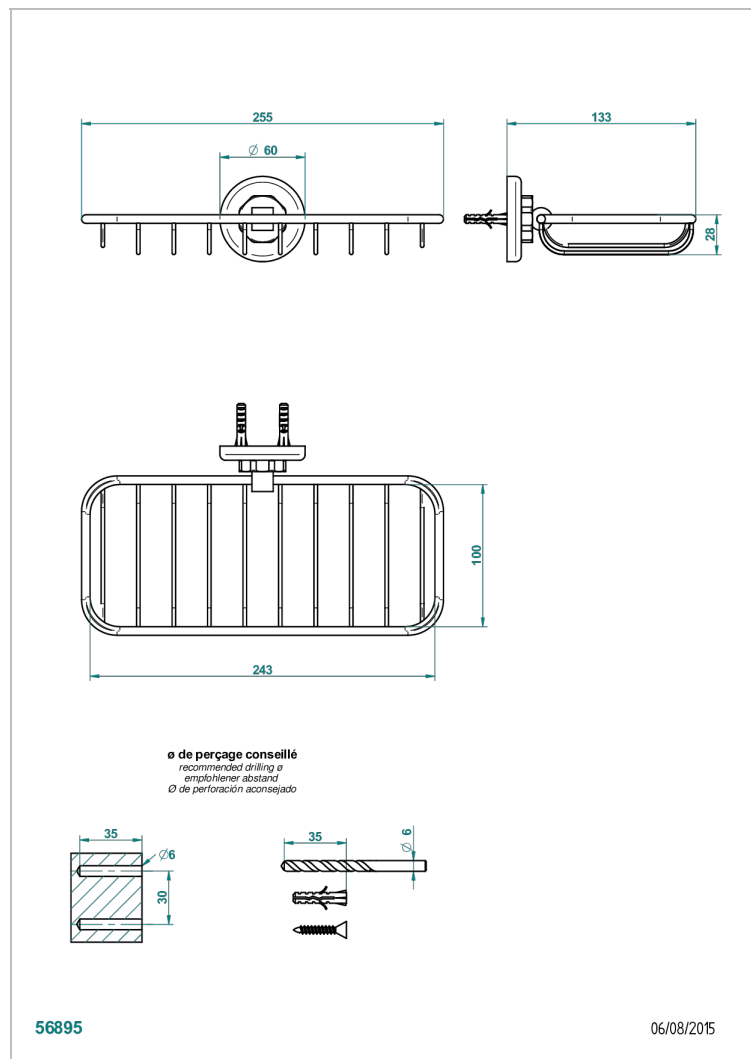

CLUB SAINT-GERMAIN WITH LEVER HANDLES

G7J-620A

Soap basket, wall mounted 10" x 4"3/8

CHARACTERISTIC

- Club Saint-Germain with lever handles
- Soap basket, wall mounted 10" x 4"3/8

AVAILABLE FINITIONS

Black ceram - D30
Blush PVD - H62
Brass color PVD - H49
Brown bronze color PVD - F33
Chrome polished - A02
Chrome polished / gold polished - G02