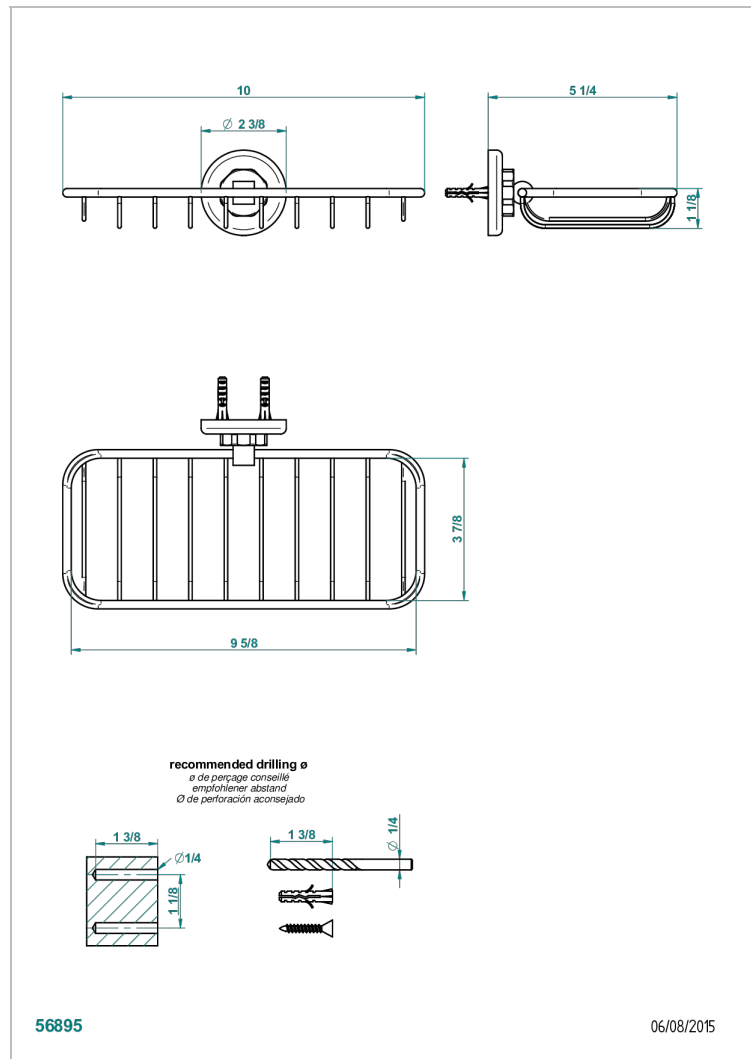

CLUB SAINT-GERMAIN WITH LEVER HANDLES

G7J-620A

Soap basket, wall mounted 10" x 4"3/8

CHARACTERISTIC

- Club Saint-Germain with lever handles
- Soap basket, wall mounted 10" x 4"3/8

AVAILABLE FINITIONS

Black ceram - D30
 Blush PVD - H62
 Brass color PVD - H49
 Brown bronze color PVD - F33
 Chrome polished - A02
 Chrome polished / gold polished - G02