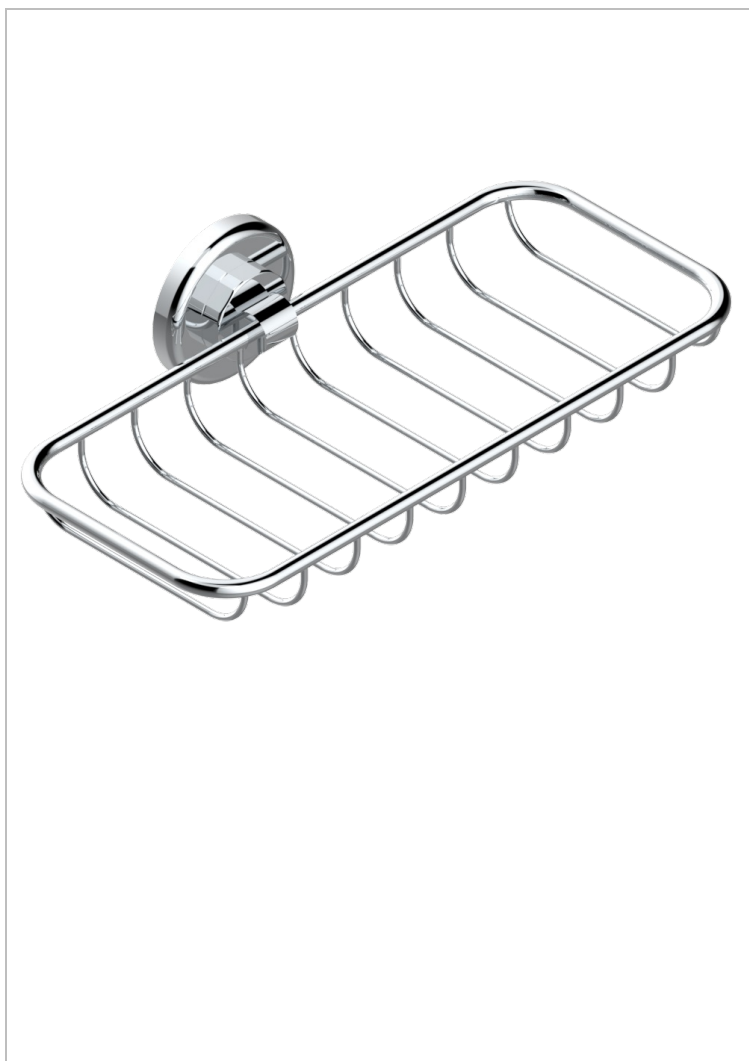

CLUB SAINT-GERMAIN WITH LEVER

G7J-620A

Net soap dish

CHARACTERISTIC

- Club Saint-Germain with lever
- Net soap dish

AVAILABLE FINITIONS

Antique nickel - H28
Black ceram - D30
Blush PVD - H62
Brass color PVD - H49
Brown bronze color PVD - F33
Gold color PVD - H52

Graphite PVD - H64
Lacquered light bronze - D01
Matt Umber PVD - H67
Matt blush PVD - H60
Matt brass color PVD - H50
Matt brown bronze color PVD - F34

Matt chrome - C02
Matt gold - F07
Matt gold color PVD - H53
Matt graphite PVD - H65
Matt nickel (color finish) - C01
Matt nickel color PVD - H56