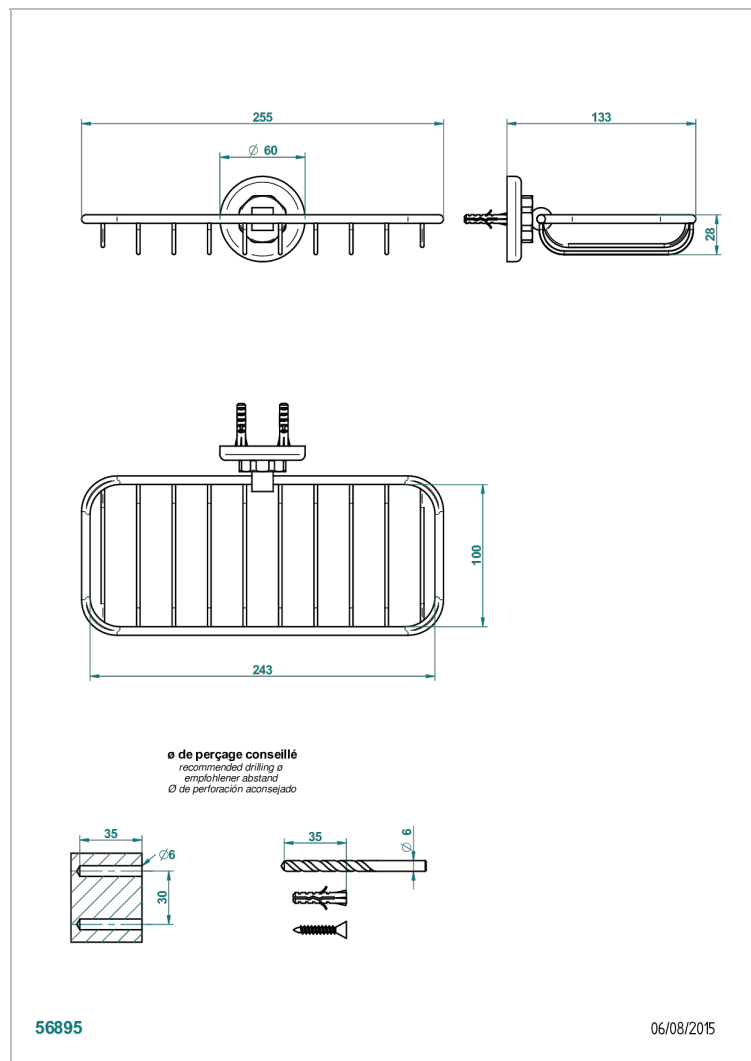

CLUB SAINT-GERMAIN WITH LEVER

G7J-620A

Net soap dish

CHARACTERISTIC

- Club Saint-Germain with lever
- Net soap dish

AVAILABLE FINITIONS

Antique nickel - H28
Black ceram - D30
Blush PVD - H62
Brass color PVD - H49
Brown bronze color PVD - F33
Gold color PVD - H52