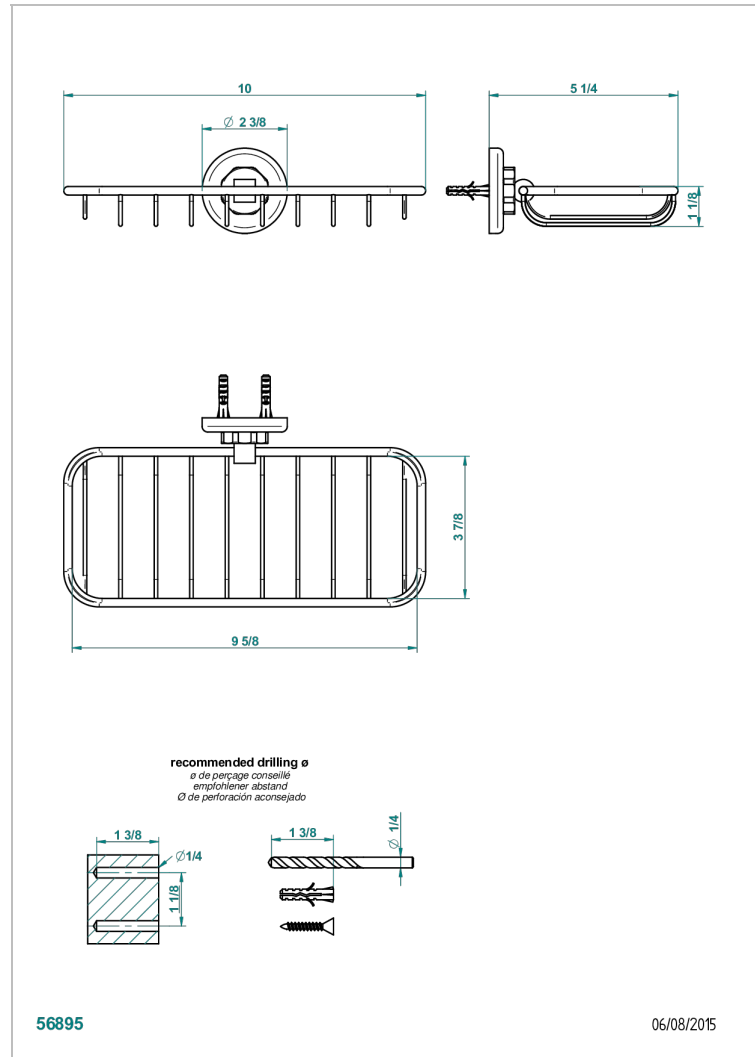

# CLUB SAINT-GERMAIN WITH LEVER

G7J-620A

Net soap dish

THG<sup>®</sup>  
PARIS

## CHARACTERISTIC

- Club Saint-Germain with lever
- Net soap dish