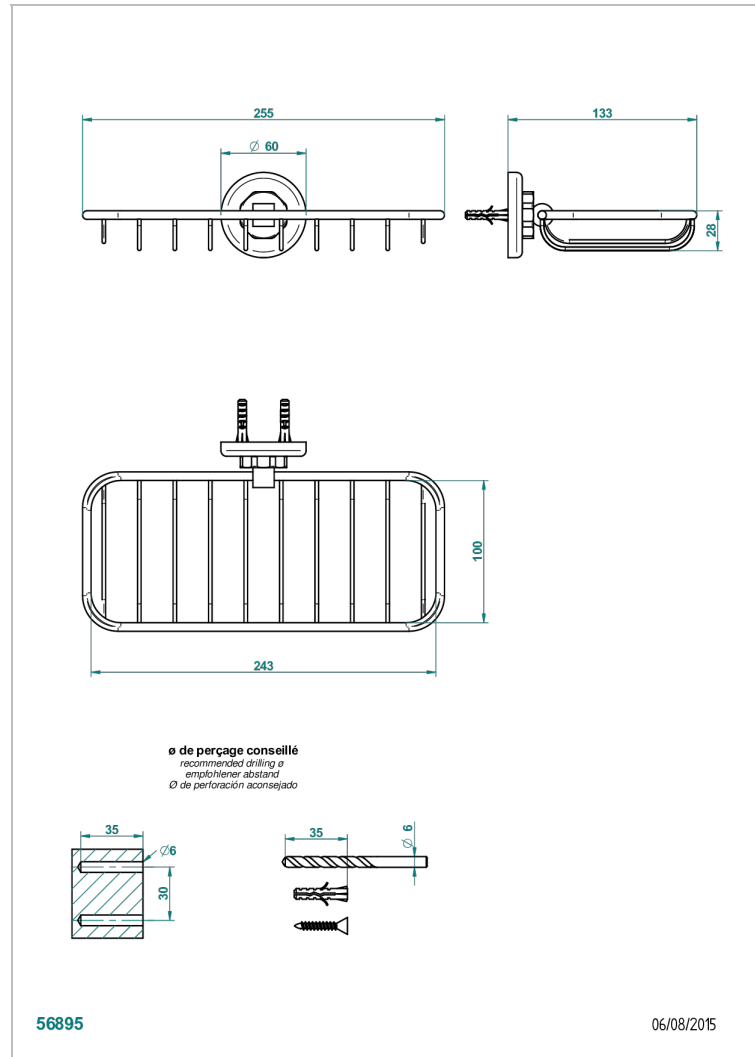

# SAINT-GERMAIN WITH LEVER HANDLES

G7D-620A

Soap basket, wall mounted 10" x 4"3/8

THG<sup>®</sup>  
PARIS

## CHARACTERISTIC

- Saint-germain with lever handles
- Soap basket, wall mounted 10" x 4"3/8