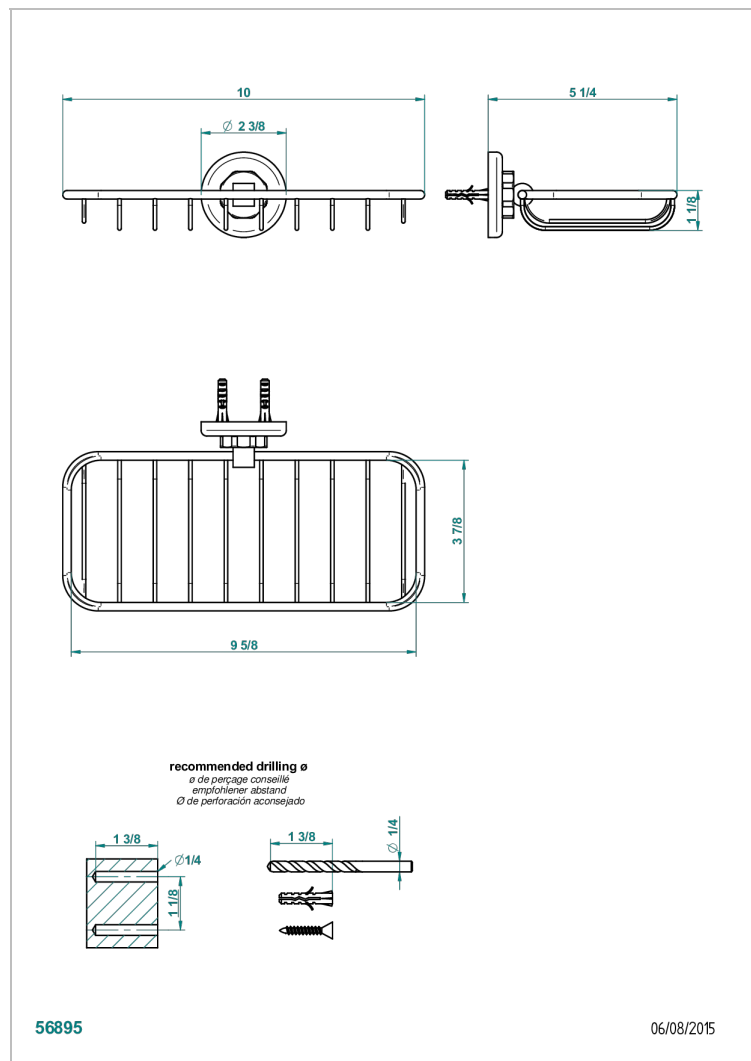

SAINT-GERMAIN WITH LEVER HANDLES

G7D-620A

Soap basket, wall mounted 10" x 4"3/8

CHARACTERISTIC

- Saint-germain with lever handles
- Soap basket, wall mounted 10" x 4"3/8

AVAILABLE FINITIONS

Black ceram - D30
Blush PVD - H62
Brass color PVD - H49
Brown bronze color PVD - F33
Chrome polished - A02
Chrome polished / gold polished - G02