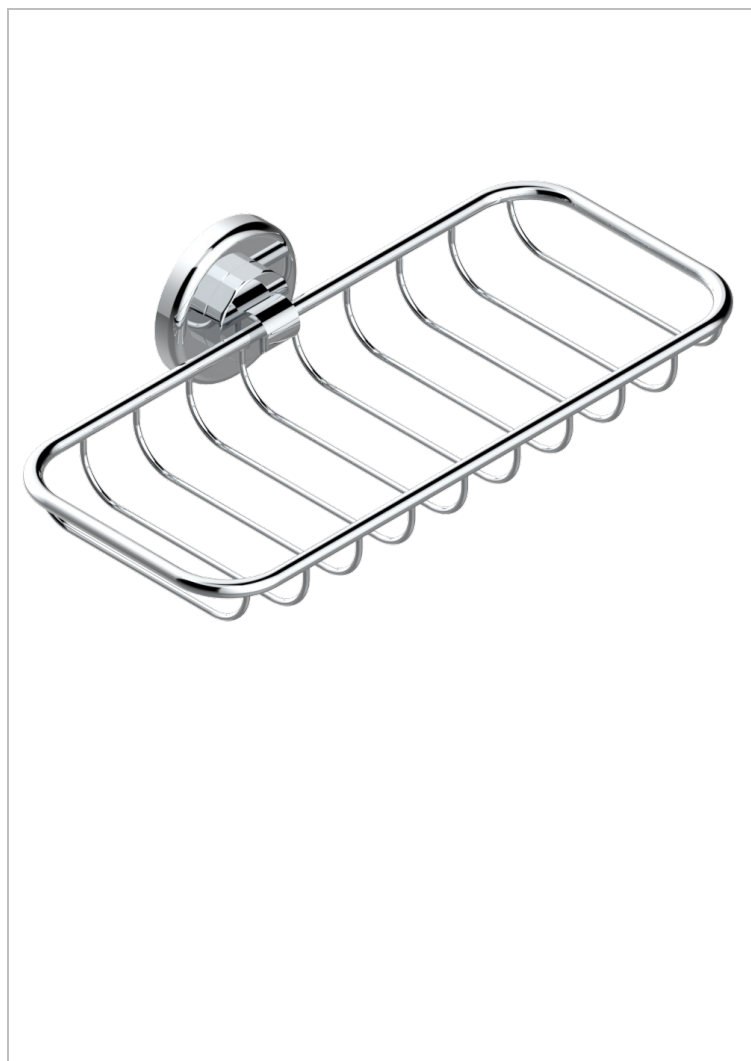

SAINT-GERMAIN WITH LEVER HANDLES

G7D-620A

Soap basket, wall mounted 10" x 4"3/8

CHARACTERISTIC

- Saint-germain with lever handles
- Soap basket, wall mounted 10" x 4"3/8

AVAILABLE FINITIONS

Black ceram - D30
Blush PVD - H62
Brass color PVD - H49
Brown bronze color PVD - F33
Chrome polished - A02
Chrome polished / gold polished - G02

Gold color PVD - H52
Gold mat - F07
Gold polished - F01
Graphite PVD - H64
Light coated bronze - D01
Matt Umber PVD - H67

Matt blush PVD - H60
Matt brass color PVD - H50
Matt brown bronze color PVD - F34
Matt chrome (American satin) - C02
Matt gold color PVD - H53
Matt graphite PVD - H65