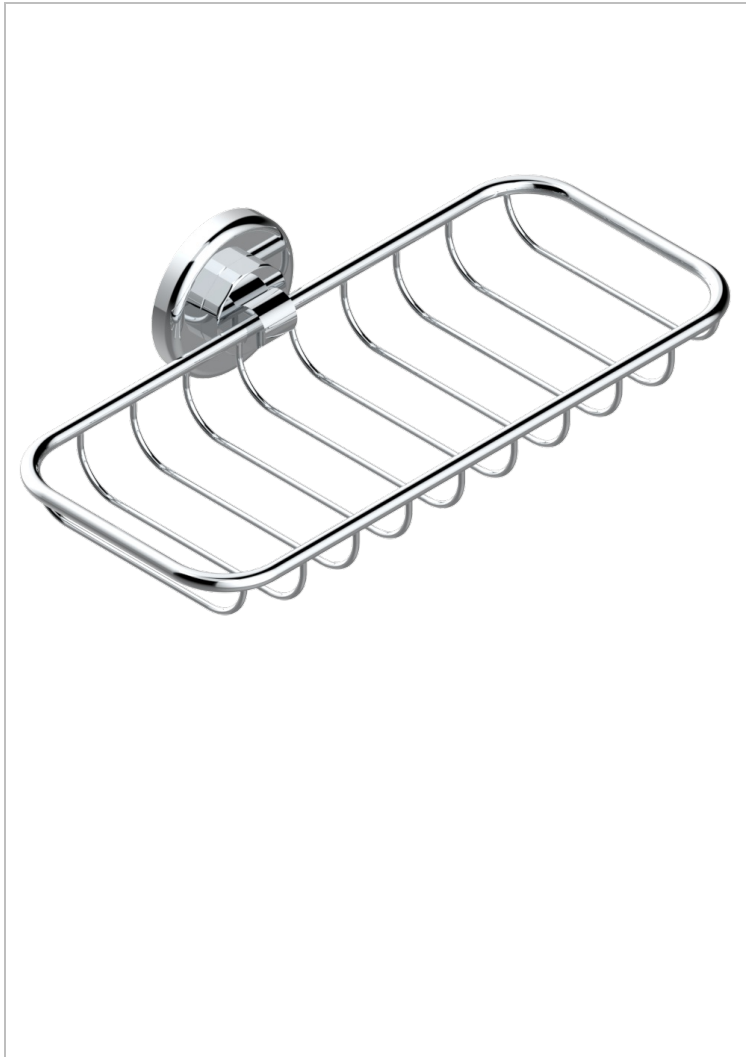

# SAINT-GERMAIN WITH LEVER

G7D-620A

Net soap dish

THG<sup>®</sup>  
PARIS

## CHARACTERISTIC

- Saint-germain with lever
- Net soap dish

## AVAILABLE FINITIONS

Antique nickel - H28  
Black ceram - D30  
Blush PVD - H62  
Brass color PVD - H49  
Brown bronze color PVD - F33  
Gold color PVD - H52

Graphite PVD - H64  
Lacquered light bronze - D01  
Matt Umber PVD - H67  
Matt blush PVD - H60  
Matt brass color PVD - H50  
Matt brown bronze color PVD - F34