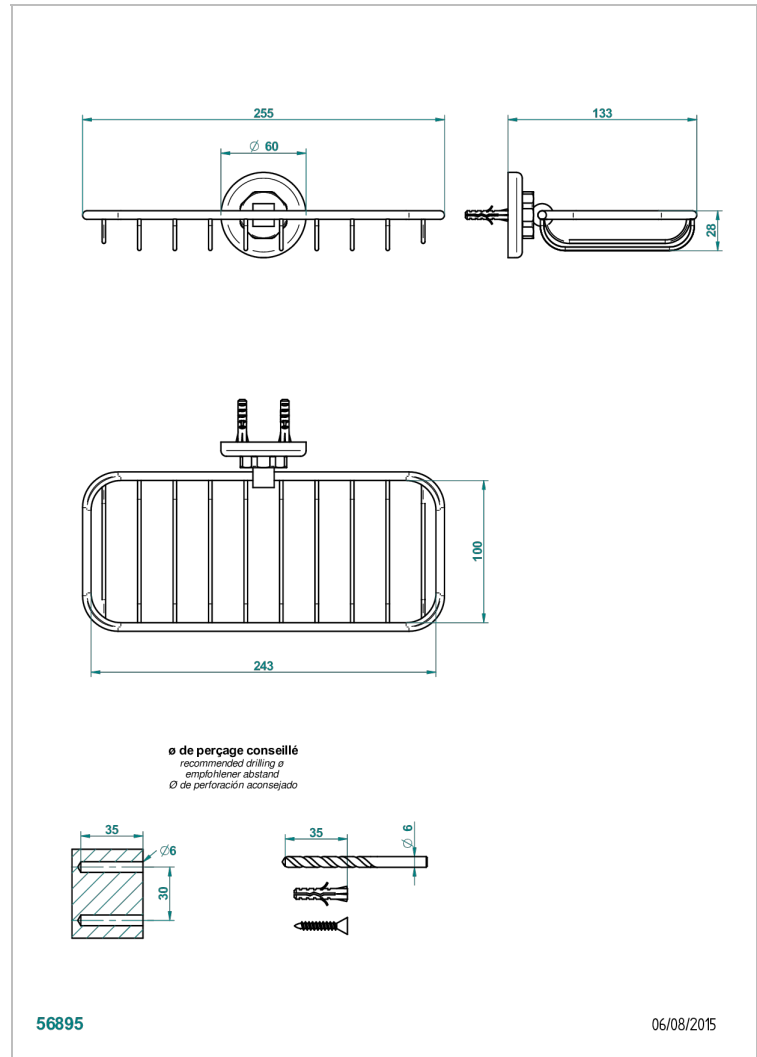

# SAINT-GERMAIN WITH LEVER

G7D-620A

Net soap dish

THG<sup>®</sup>  
PARIS

## CHARACTERISTIC

- Saint-germain with lever
- Net soap dish