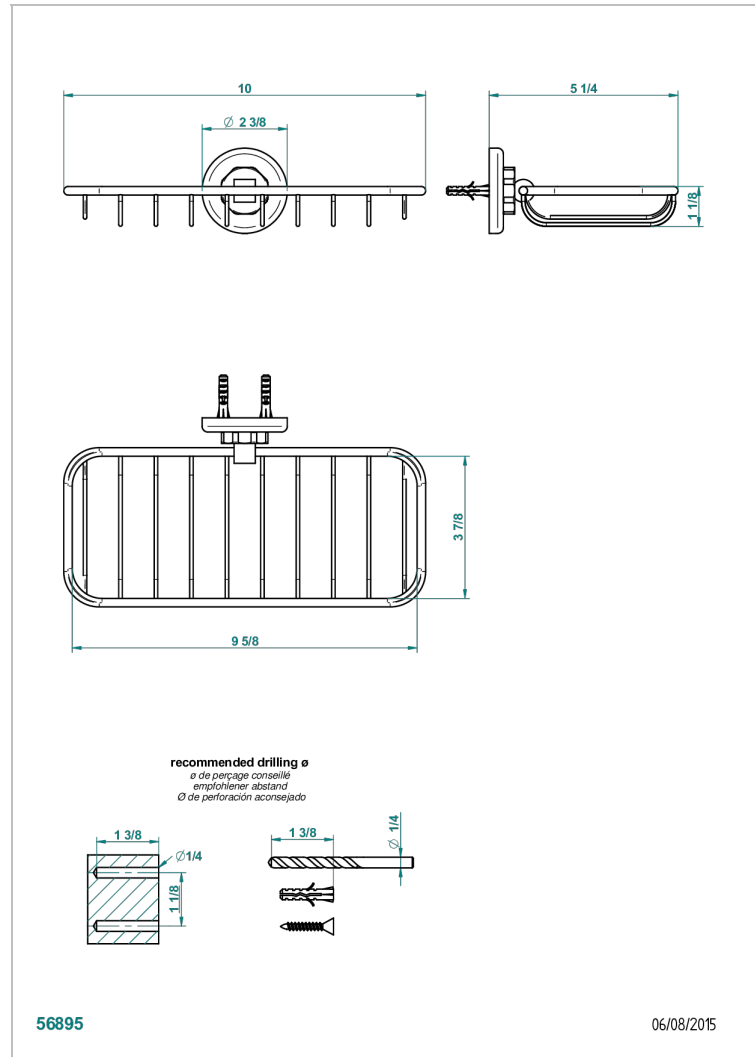

# SAINT-GERMAIN WITH LEVER

G7D-620A

Net soap dish

## CHARACTERISTIC

- Saint-germain with lever
- Net soap dish