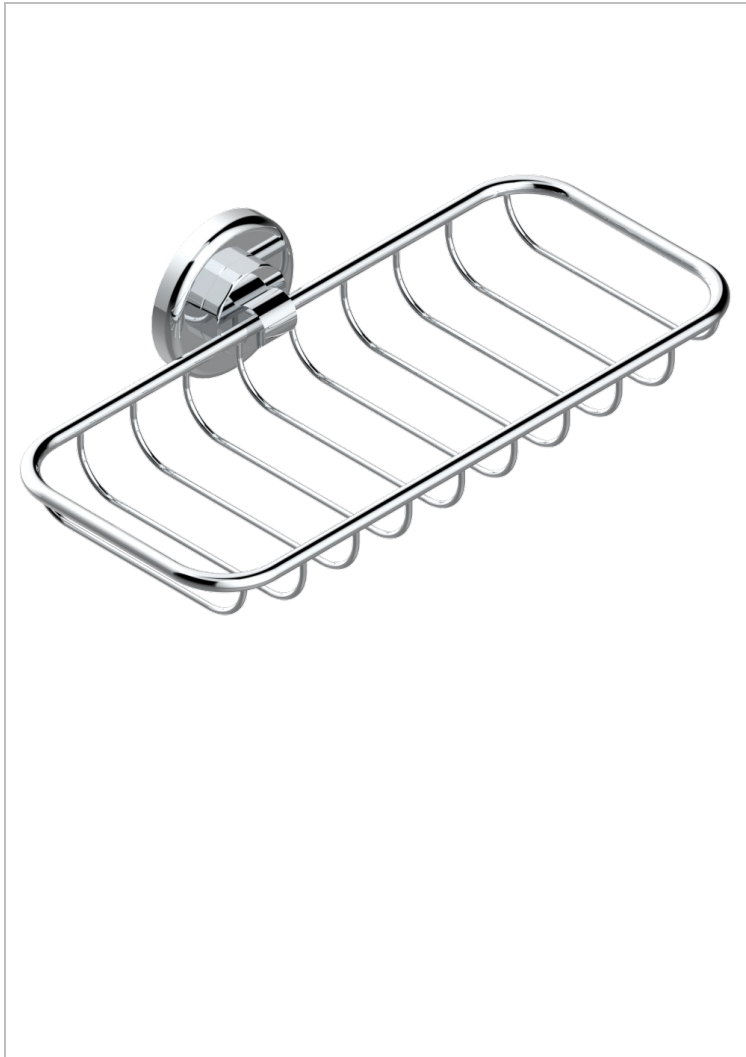

SAINT-GERMAIN WITH LEVER

G7D-620A

Net soap dish

THG[®]
PARIS

CHARACTERISTIC

- Saint-germain with lever
- Net soap dish

AVAILABLE FINITIONS

Antique nickel - H28
Black ceram - D30
Blush PVD - H62
Brass color PVD - H49
Brown bronze color PVD - F33
Gold color PVD - H52

Graphite PVD - H64
Lacquered light bronze - D01
Matt Umber PVD - H67
Matt blush PVD - H60
Matt brass color PVD - H50
Matt brown bronze color PVD - F34

Matt chrome - C02
Matt gold - F07
Matt gold color PVD - H53
Matt graphite PVD - H65
Matt nickel (color finish) - C01
Matt nickel color PVD - H56