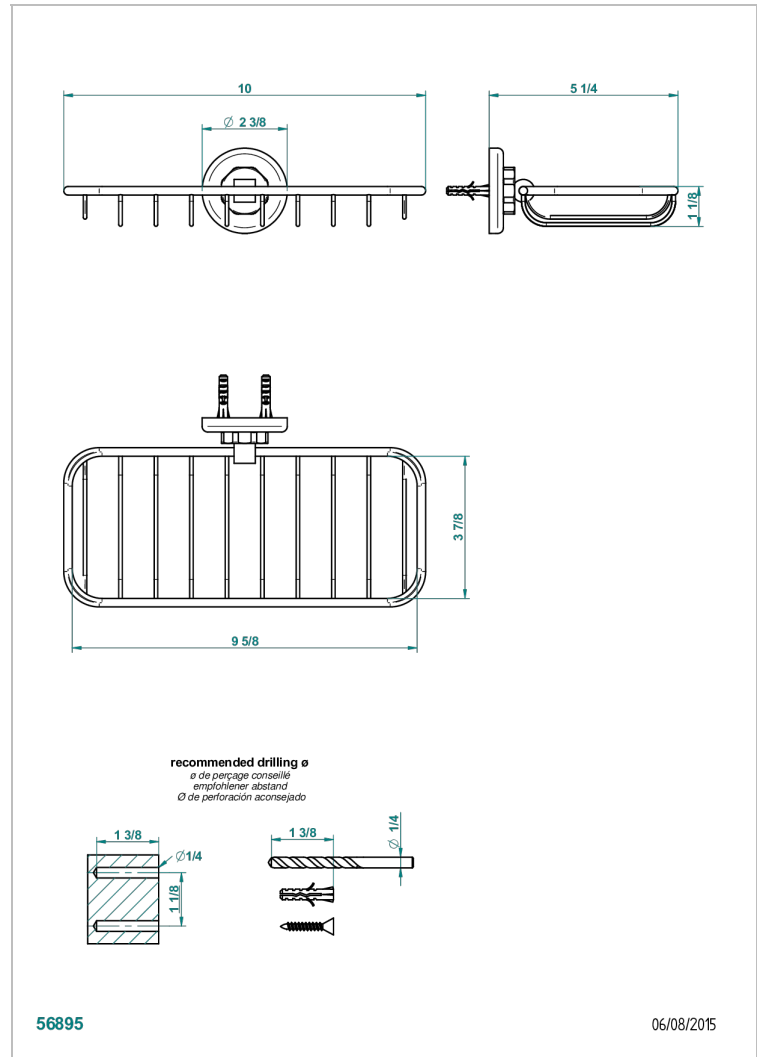

SAINT-GERMAIN WITH LEVER

G7D-620A

Net soap dish

THG[®]
PARIS

CHARACTERISTIC

- Saint-germain with lever
- Net soap dish

AVAILABLE FINITIONS

Antique nickel - H28
Black ceram - D30
Blush PVD - H62
Brass color PVD - H49
Brown bronze color PVD - F33
Gold color PVD - H52