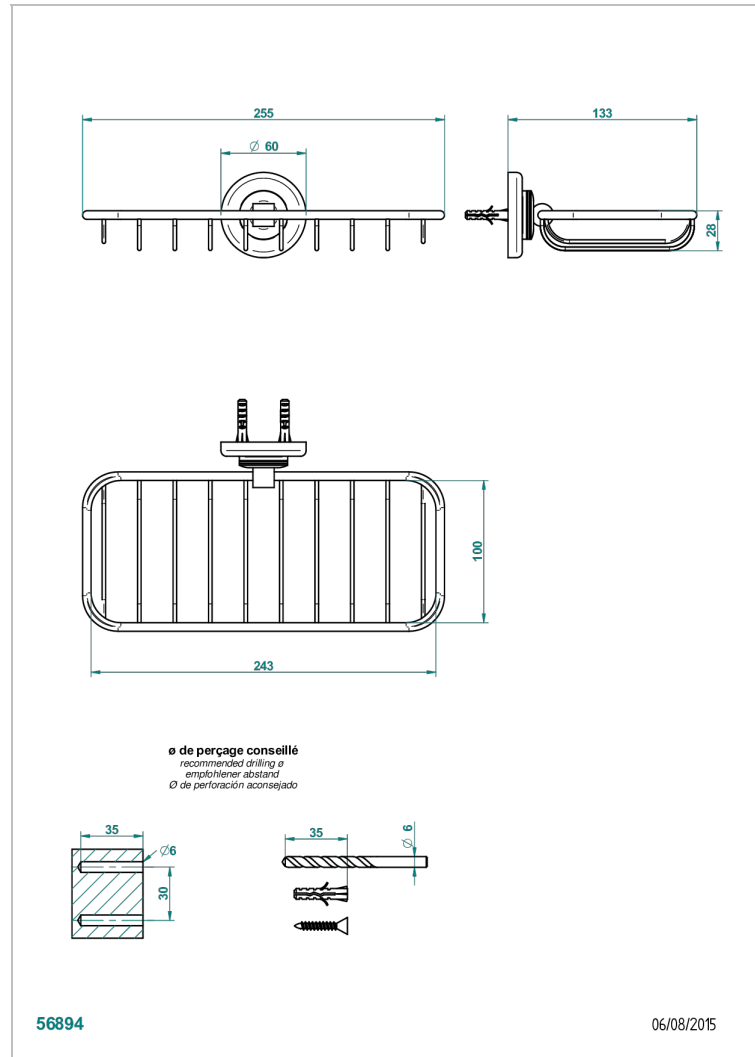

BEAUBOURG WITH LEVER HANDLES

G7B-620A

Soap basket, wall mounted 10" x 4"3/8

THG[®]
PARIS

CHARACTERISTIC

- Beaubourg with lever handles
- Soap basket, wall mounted 10" x 4"3/8

AVAILABLE FINITIONS

Black ceram - D30
Blush PVD - H62
Brass color PVD - H49
Brown bronze color PVD - F33
Chrome polished - A02
Chrome polished / gold polished - G02