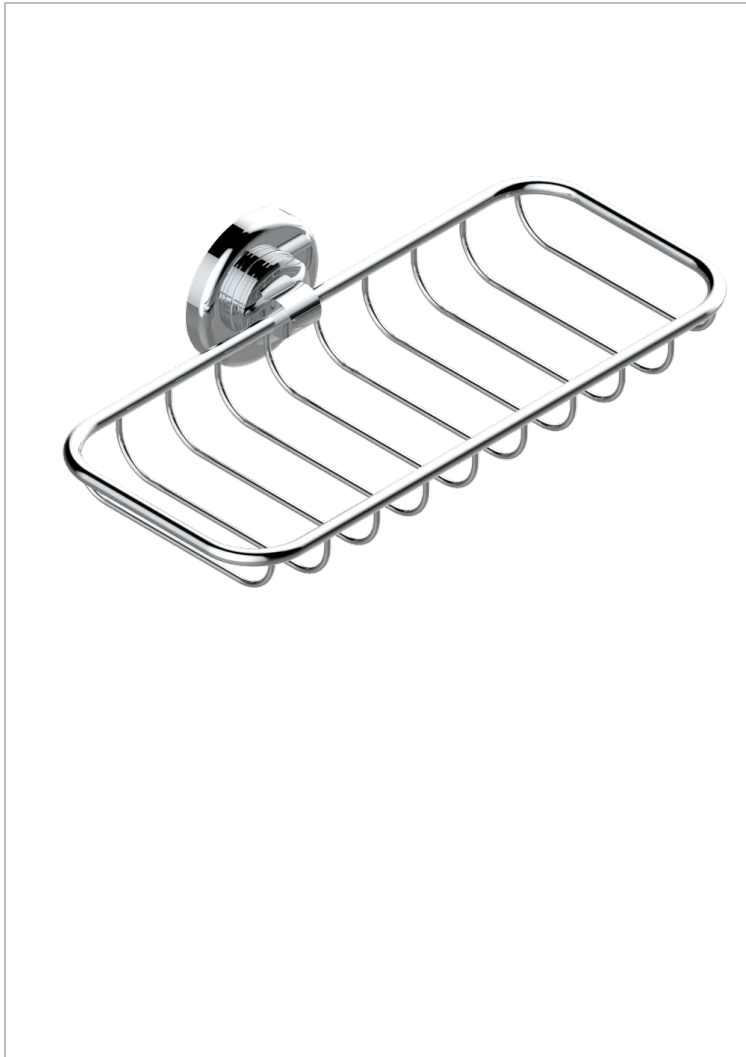

BEAUBOURG WITH LEVER HANDLES

G7B-620A

Soap basket, wall mounted 10" x 4"3/8

THG[®]
PARIS

CHARACTERISTIC

- Beaubourg with lever handles
- Soap basket, wall mounted 10" x 4"3/8

AVAILABLE FINITIONS

Black ceram - D30
Blush PVD - H62
Brass color PVD - H49
Brown bronze color PVD - F33
Chrome polished - A02
Chrome polished / gold polished - G02