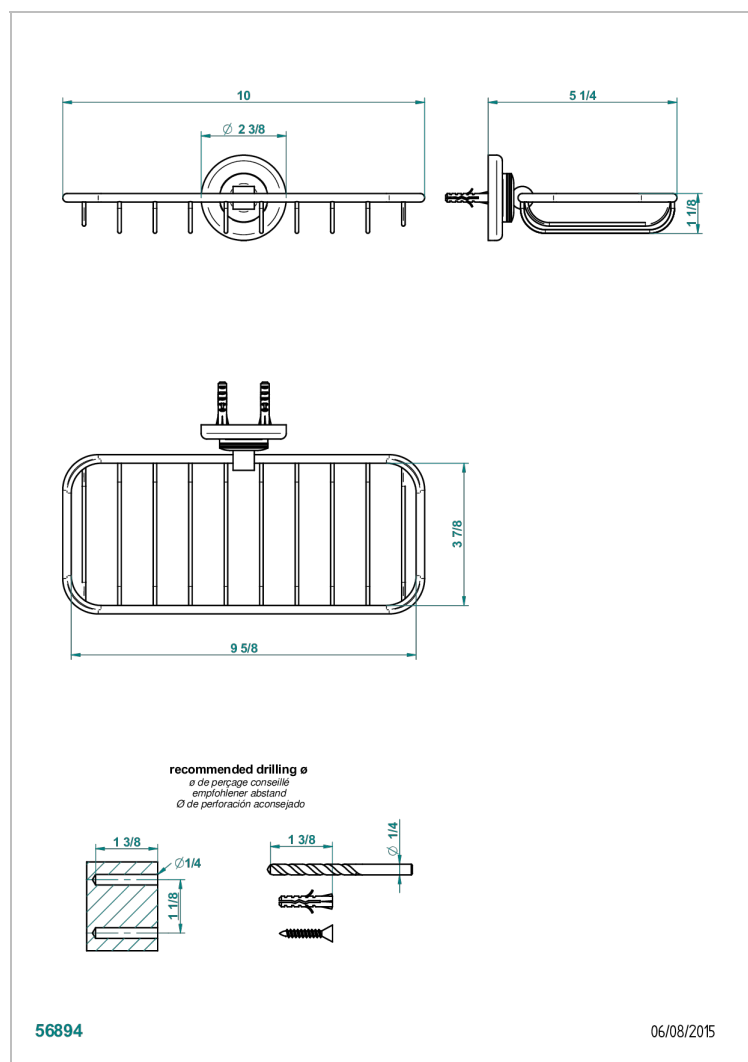

# BEAUBOURG WITH LEVER HANDLES

G7B-620A

Soap basket, wall mounted 10" x 4"3/8

## CHARACTERISTIC

- Beaubourg with lever handles
- Soap basket, wall mounted 10" x 4"3/8