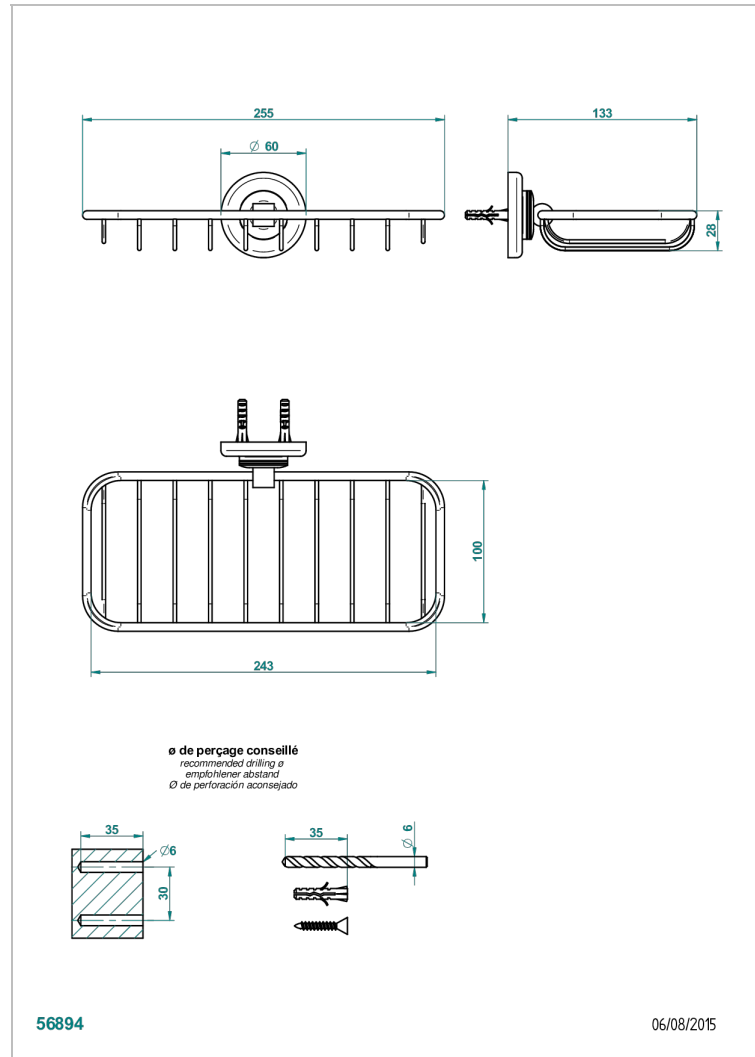

BEAUBOURG WITH LEVER

G7B-620A

Net soap dish

THG[®]
PARIS

CHARACTERISTIC

- Beaubourg with lever
- Net soap dish

AVAILABLE FINITIONS

Antique nickel - H28
Black ceram - D30
Blush PVD - H62
Brass color PVD - H49
Brown bronze color PVD - F33
Gold color PVD - H52