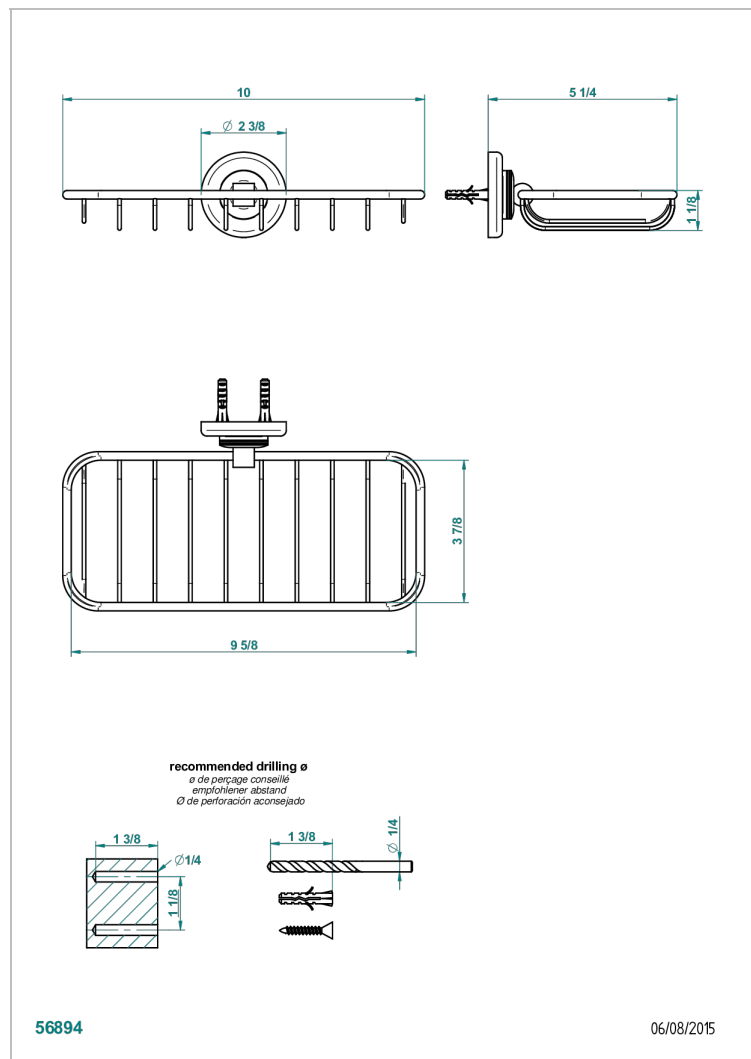

BEAUBOURG WITH LEVER

G7B-620A

Net soap dish

CHARACTERISTIC

- Beaubourg with lever
- Net soap dish

AVAILABLE FINITIONS

Antique nickel - H28
Black ceram - D30
Blush PVD - H62
Brass color PVD - H49
Brown bronze color PVD - F33
Gold color PVD - H52