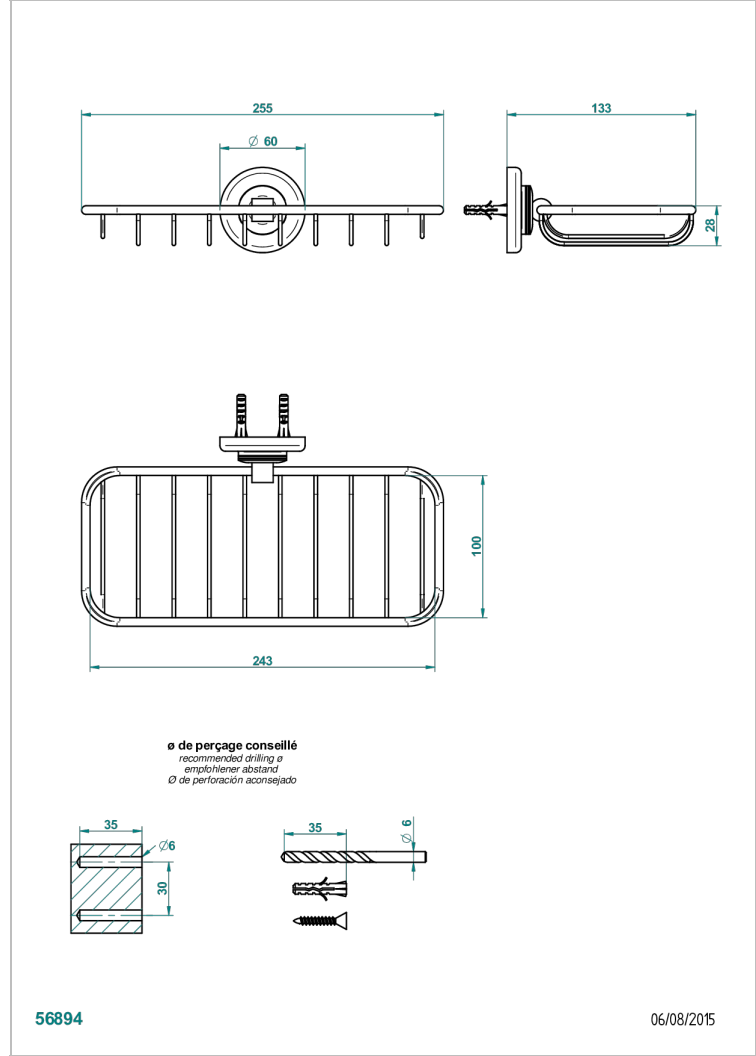

BEAUBOURG WITH LEVER

G7B-620A

Net soap dish

THG[®]
PARIS

CHARACTERISTIC

- Beaubourg with lever
- Net soap dish

AVAILABLE FINITIONS

Antique nickel - H28
Black ceram - D30
Blush PVD - H62
Brass color PVD - H49
Brown bronze color PVD - F33
Gold color PVD - H52