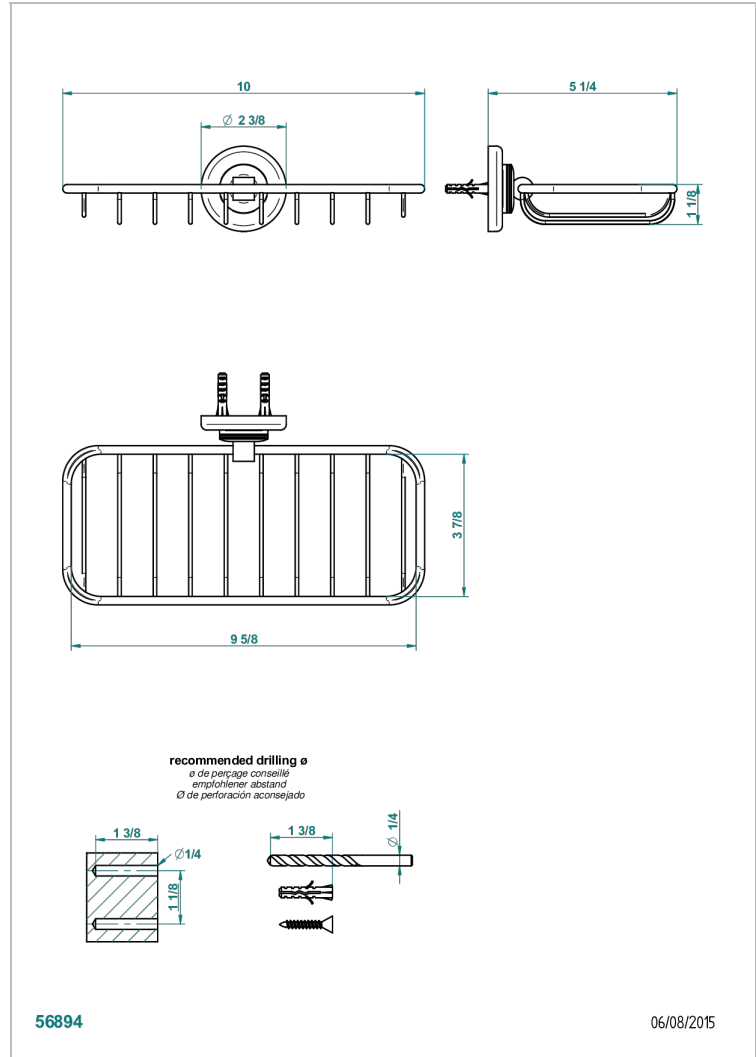

BEAUBOURG WITH LEVER

G7B-620A

Net soap dish

THG[®]
PARIS

CHARACTERISTIC

- Beaubourg with lever
- Net soap dish

AVAILABLE FINITIONS

Antique nickel - H28
Black ceram - D30
Blush PVD - H62
Brass color PVD - H49
Brown bronze color PVD - F33
Gold color PVD - H52