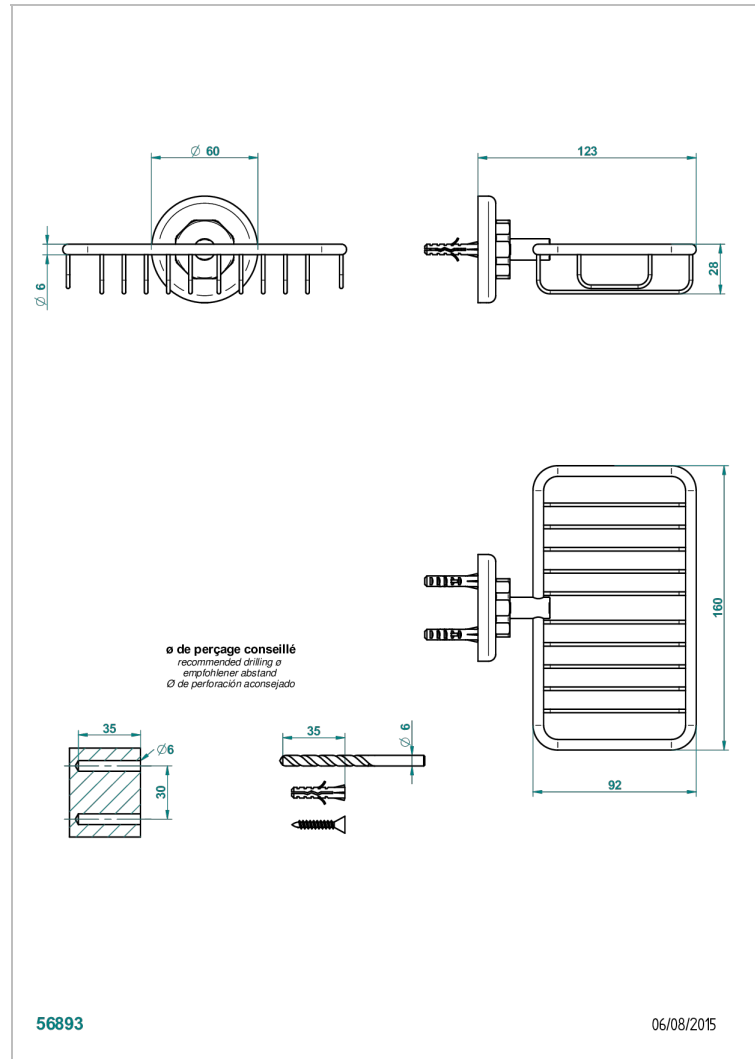

# CLUB SAINT-GERMAIN WITH LEVER HANDLES

G7J-620

Soap basket, wall mounted 6"1/4 x 3"5/8

## CHARACTERISTIC

- Club Saint-Germain with lever handles
- Soap basket, wall mounted 6"1/4 x 3"5/8