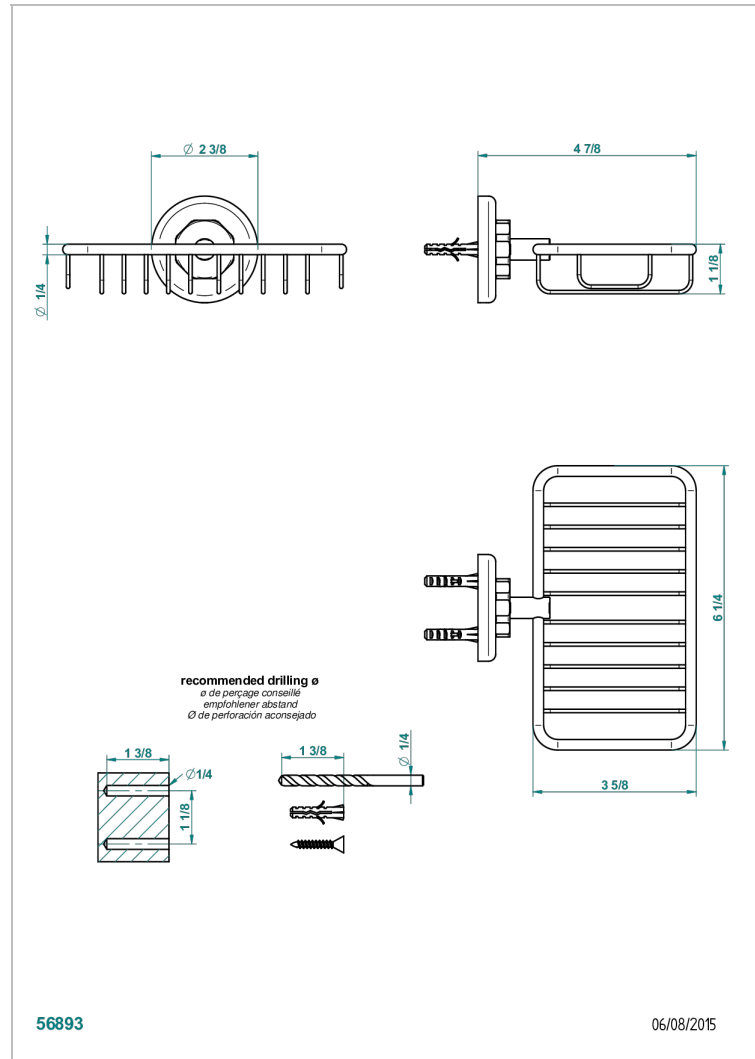

CLUB SAINT-GERMAIN WITH LEVER HANDLES

G7J-620

Soap basket, wall mounted 6"1/4 x 3"5/8

CHARACTERISTIC

- Club Saint-Germain with lever handles
- Soap basket, wall mounted 6"1/4 x 3"5/8

AVAILABLE FINITIONS

Black ceram - D30
Blush PVD - H62
Brass color PVD - H49
Brown bronze color PVD - F33
Chrome polished - A02
Chrome polished / gold polished - G02