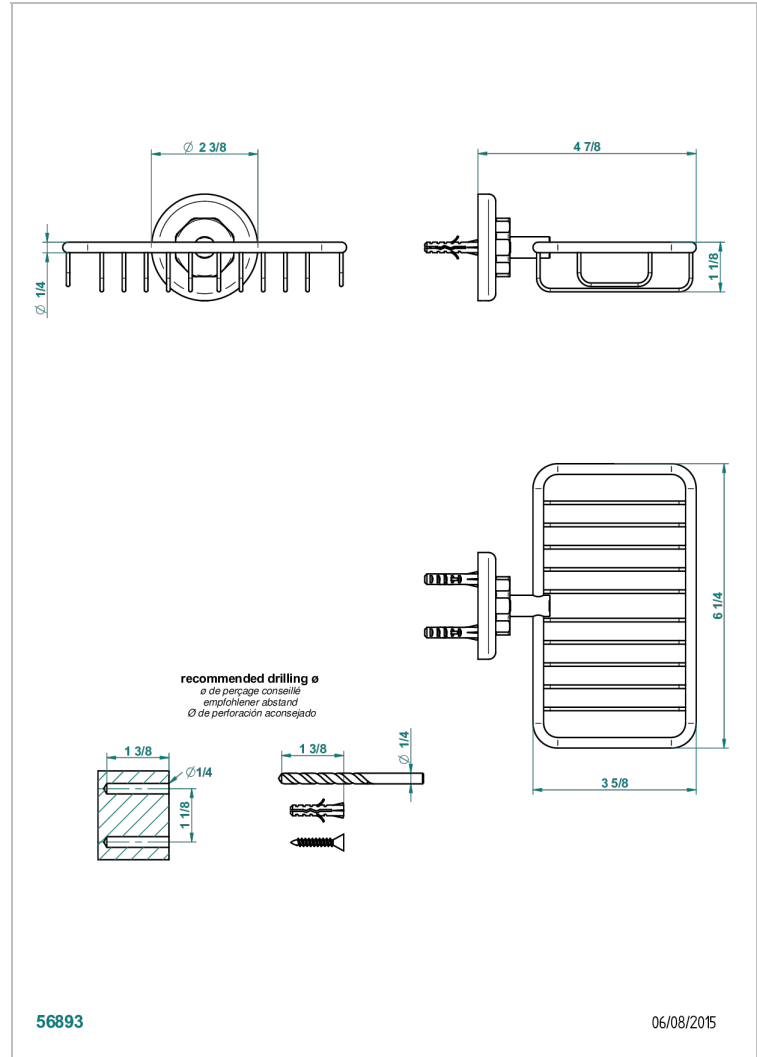

# CLUB SAINT-GERMAIN

G7H-620

Soap basket, wall mounted 6"1/4 x 3"5/8

THG<sup>®</sup>  
PARIS

## CHARACTERISTIC

- Club Saint-Germain
- Soap basket, wall mounted 6"1/4 x 3"5/8