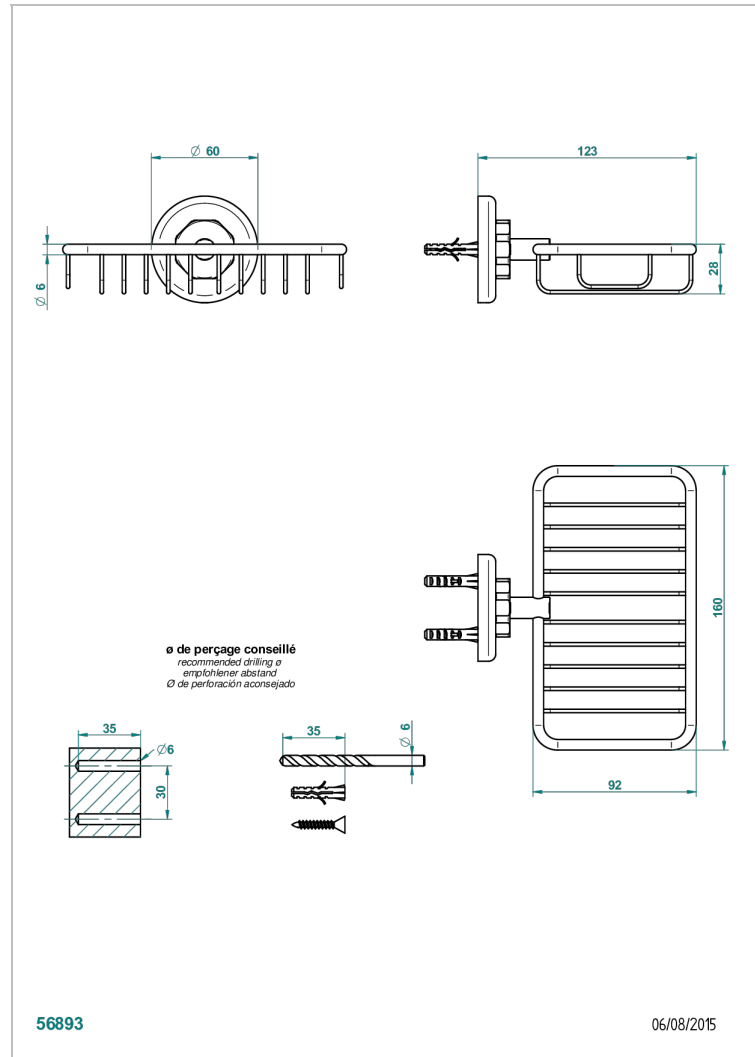

SAINT-GERMAIN WITH LEVER HANDLES

G7D-620

Soap basket, wall mounted 6"1/4 x 3"5/8

THG[®]
PARIS

CHARACTERISTIC

- Saint-germain with lever handles
- Soap basket, wall mounted 6"1/4 x 3"5/8

AVAILABLE FINITIONS

Black ceram - D30
Blush PVD - H62
Brass color PVD - H49
Brown bronze color PVD - F33
Chrome polished - A02
Chrome polished / gold polished - G02