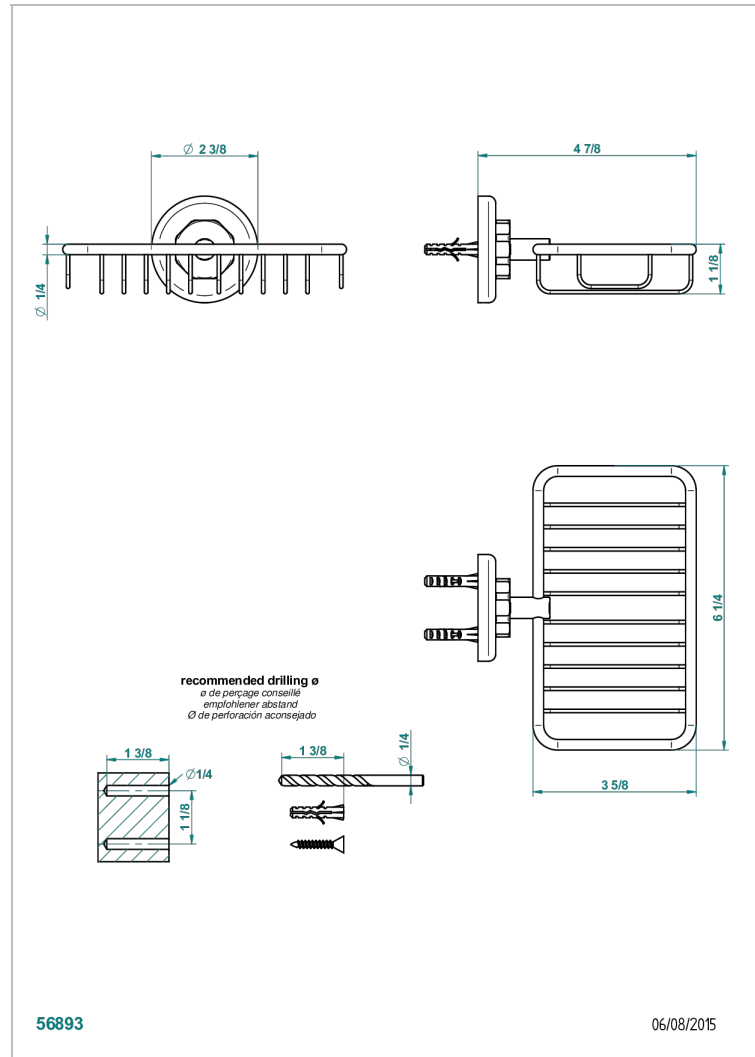

SAINT-GERMAIN WITH LEVER HANDLES

G7D-620

Soap basket, wall mounted 6"1/4 x 3"5/8

THG[®]
PARIS

CHARACTERISTIC

- Saint-germain with lever handles
- Soap basket, wall mounted 6"1/4 x 3"5/8

AVAILABLE FINITIONS

Black ceram - D30
Blush PVD - H62
Brass color PVD - H49
Brown bronze color PVD - F33
Chrome polished - A02
Chrome polished / gold polished - G02