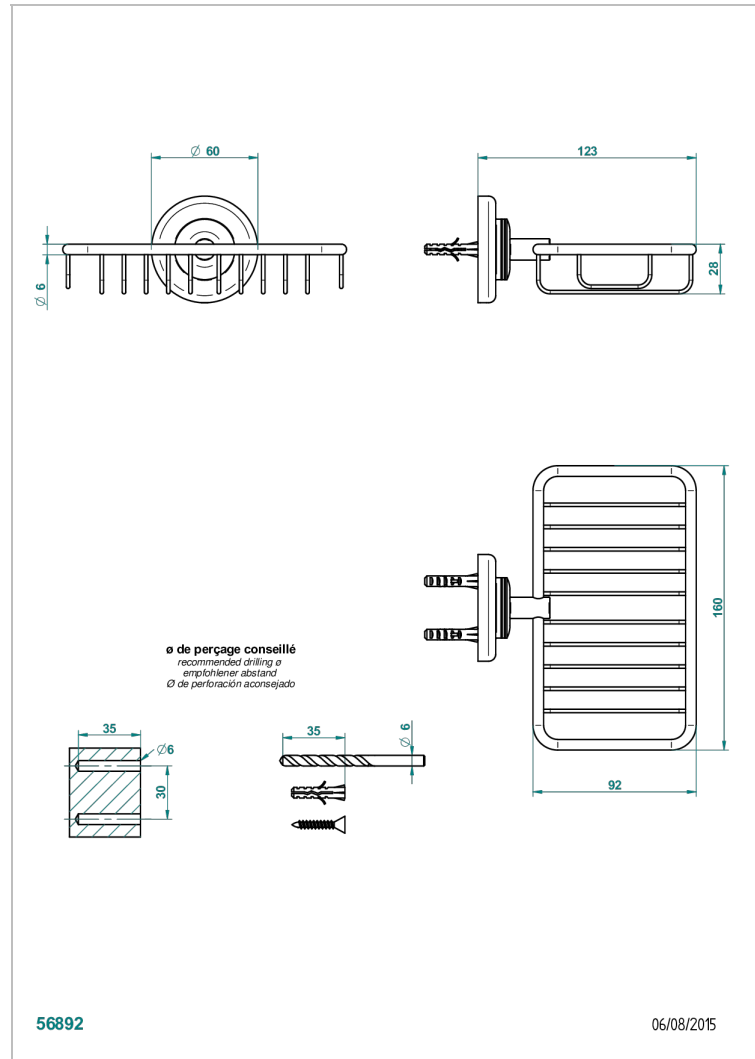

BEAUBOURG WITH LEVER HANDLES

G7B-620

Soap basket, wall mounted 6"1/4 x 3"5/8

THG[®]
PARIS

CHARACTERISTIC

- Beaubourg with lever handles
- Soap basket, wall mounted 6"1/4 x 3"5/8

AVAILABLE FINITIONS

Black ceram - D30
Blush PVD - H62
Brass color PVD - H49
Brown bronze color PVD - F33
Chrome polished - A02
Chrome polished / gold polished - G02