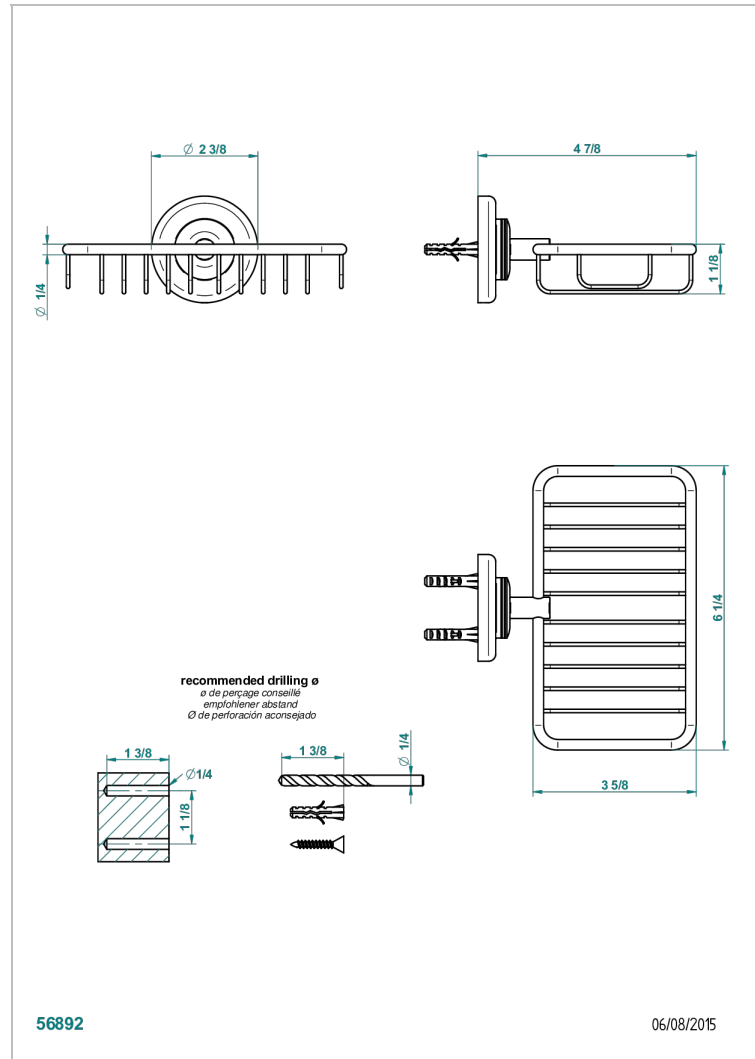

BEAUBOURG WITH LEVER HANDLES

G7B-620

Soap basket, wall mounted 6"1/4 x 3"5/8

THG[®]
PARIS

CHARACTERISTIC

- Beaubourg with lever handles
- Soap basket, wall mounted 6"1/4 x 3"5/8

AVAILABLE FINITIONS

Black ceram - D30
Blush PVD - H62
Brass color PVD - H49
Brown bronze color PVD - F33
Chrome polished - A02
Chrome polished / gold polished - G02