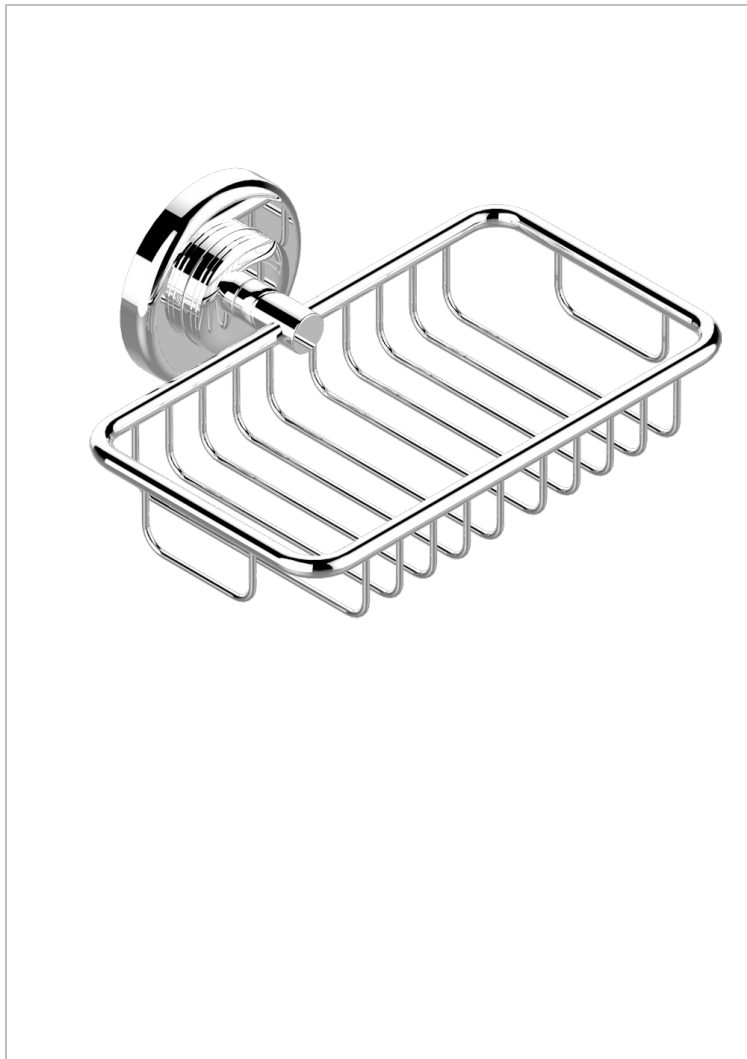

BEAUBOURG WITH LEVER HANDLES

G7B-620

Soap basket, wall mounted 6"1/4 x 3"5/8

THG[®]
PARIS

CHARACTERISTIC

- Beaubourg with lever handles
- Soap basket, wall mounted 6"1/4 x 3"5/8

AVAILABLE FINITIONS

Black ceram - D30
Blush PVD - H62
Brass color PVD - H49
Brown bronze color PVD - F33
Chrome polished - A02
Chrome polished / gold polished - G02