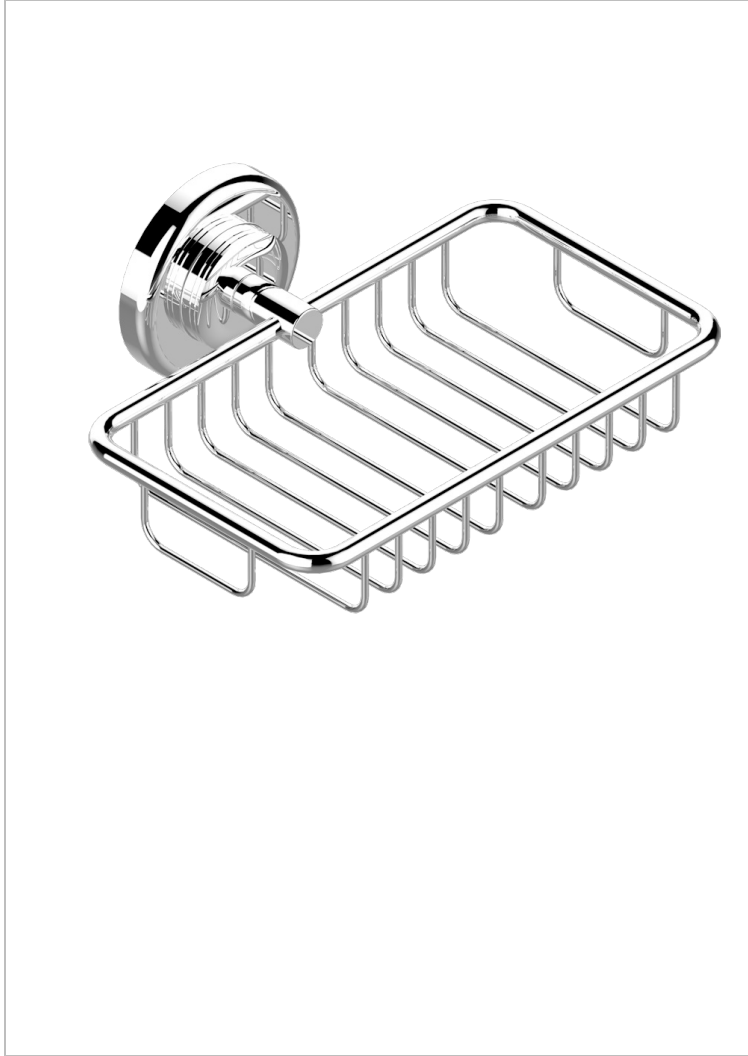

BEAUBOURG WITH LEVER

G7B-620

Net soap dish with flange, 160 x 95 mm

THG[®]
PARIS

CHARACTERISTIC

- Beaubourg with lever
- Net soap dish with flange, 160 x 95 mm

AVAILABLE FINITIONS

Antique nickel - H28
Black ceram - D30
Blush PVD - H62
Brass color PVD - H49
Brown bronze color PVD - F33
Gold color PVD - H52