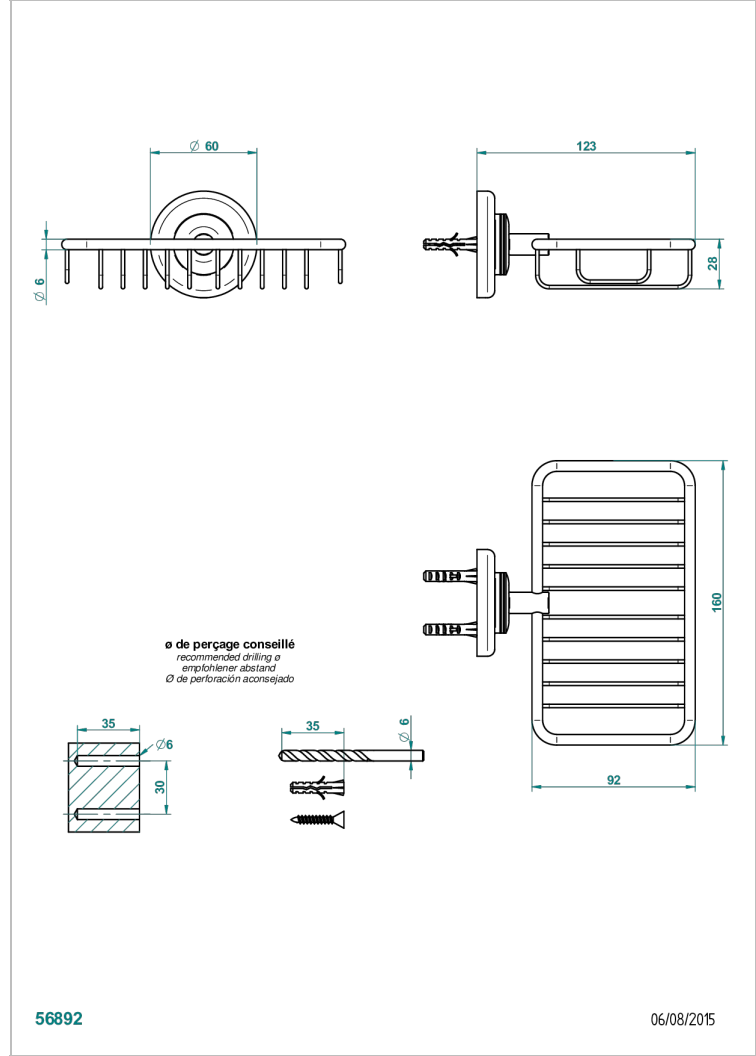

BEAUBOURG WITH LEVER

G7B-620

Net soap dish with flange, 160 x 95 mm

THG[®]
PARIS

CHARACTERISTIC

- Beaubourg with lever
- Net soap dish with flange, 160 x 95 mm

AVAILABLE FINITIONS

Antique nickel - H28
Black ceram - D30
Blush PVD - H62
Brass color PVD - H49
Brown bronze color PVD - F33
Gold color PVD - H52