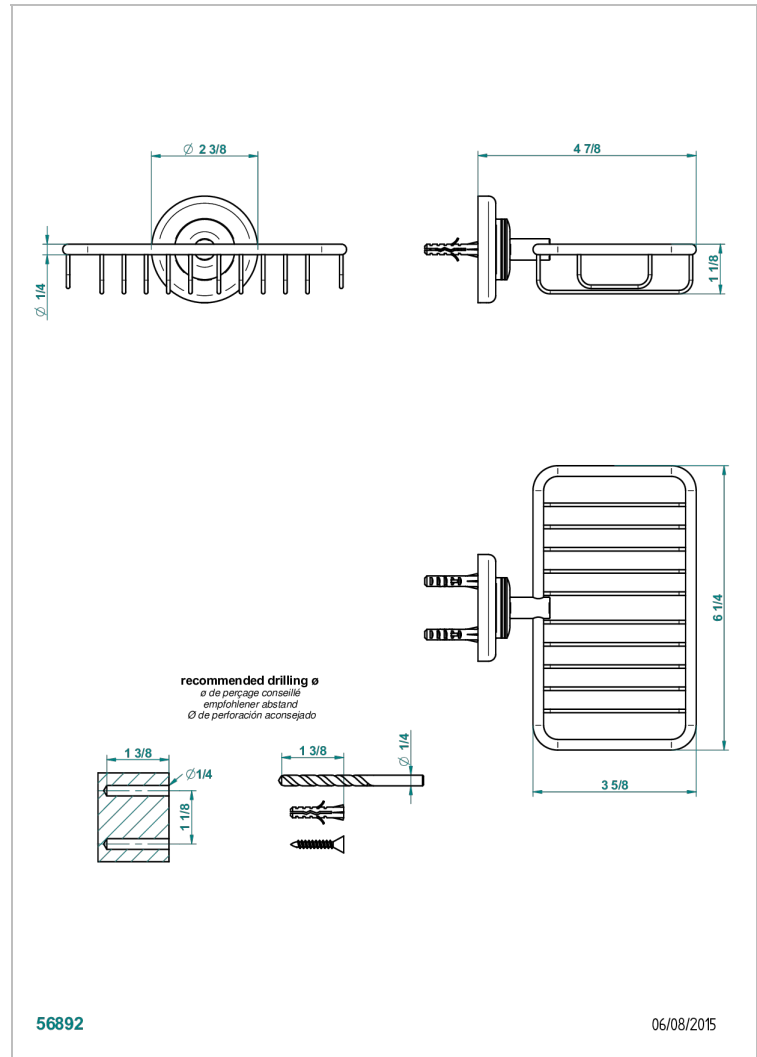

BEAUBOURG WITH LEVER

G7B-620

Net soap dish with flange, 160 x 95 mm

THG[®]
PARIS

CHARACTERISTIC

- Beaubourg with lever
- Net soap dish with flange, 160 x 95 mm

AVAILABLE FINITIONS

Antique nickel - H28
Black ceram - D30
Blush PVD - H62
Brass color PVD - H49
Brown bronze color PVD - F33
Gold color PVD - H52