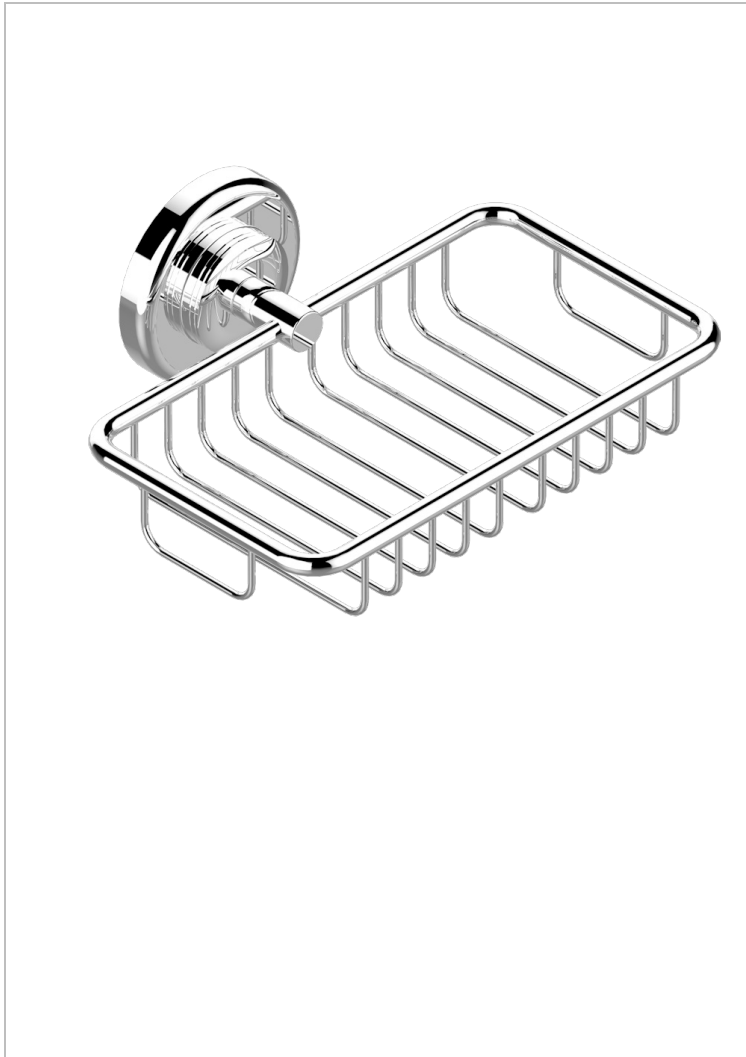

BEAUBOURG WITH LEVER

G7B-620

Net soap dish with flange, 160 x 95 mm

THG[®]
PARIS

CHARACTERISTIC

- Beaubourg with lever
- Net soap dish with flange, 160 x 95 mm

AVAILABLE FINITIONS

Antique nickel - H28
Black ceram - D30
Blush PVD - H62
Brass color PVD - H49
Brown bronze color PVD - F33
Gold color PVD - H52