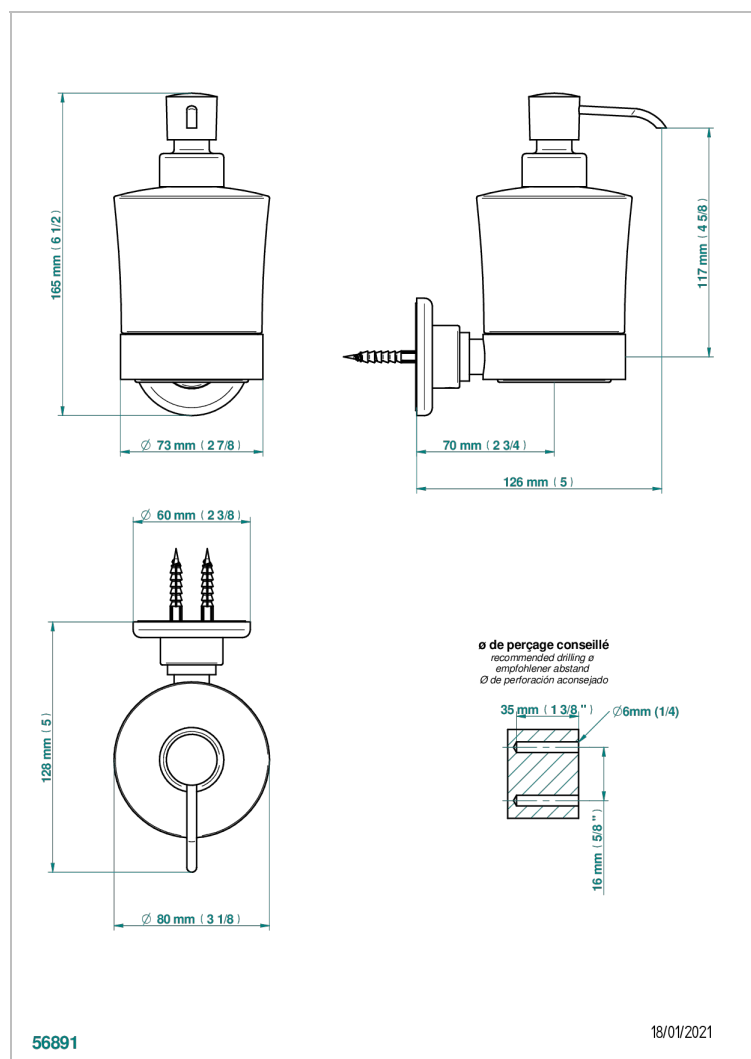

CLUB SAINT-GERMAIN WITH LEVER HANDLES

G7J-613

wall liquid soap dispenser

CHARACTERISTIC

- Club Saint-Germain with lever handles
- wall liquid soap dispenser

AVAILABLE FINITIONS

Black ceram - D30
Blush PVD - H62
Brass color PVD - H49
Brown bronze color PVD - F33
Chrome polished - A02
Chrome polished / gold polished - G02