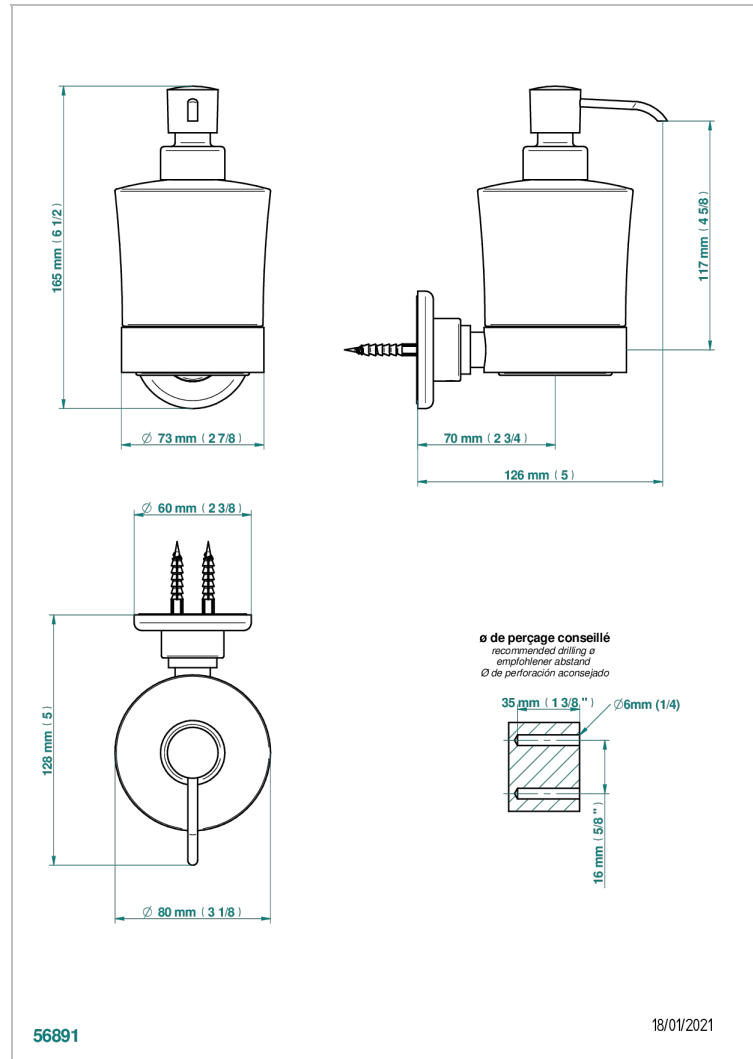

SAINT-GERMAIN WITH LEVER HANDLES

G7D-613

wall liquid soap dispenser

THG[®]
PARIS

CHARACTERISTIC

- Saint-germain with lever handles
- wall liquid soap dispenser

AVAILABLE FINITIONS

Black ceram - D30
Blush PVD - H62
Brass color PVD - H49
Brown bronze color PVD - F33
Chrome polished - A02
Chrome polished / gold polished - G02