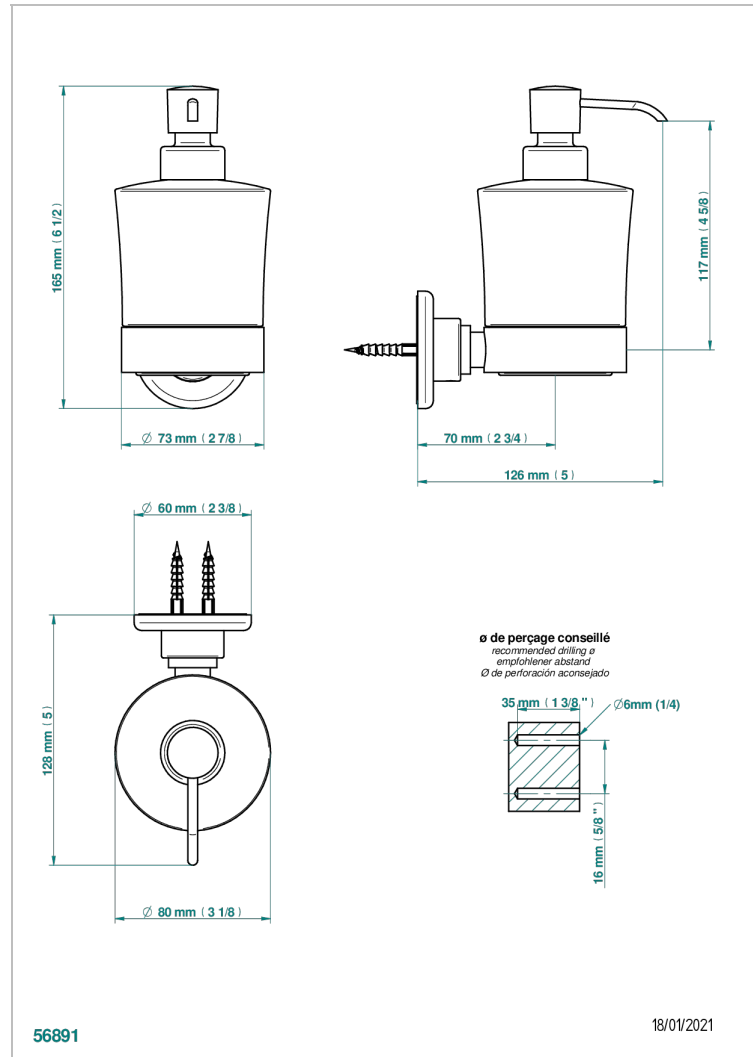

# SAINT-GERMAIN WITH LEVER

G7D-613

Wall mounted liquid soap dispenser

## CHARACTERISTIC

- Saint-germain with lever
- Wall mounted liquid soap dispenser