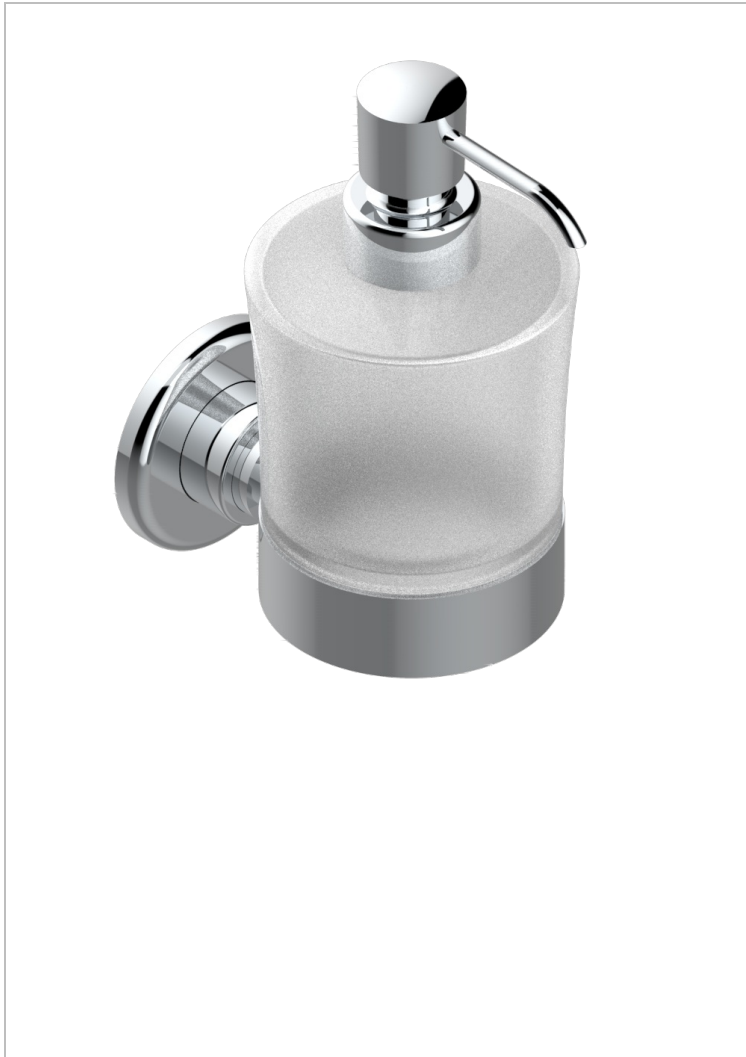

# SAINT-GERMAIN WITH LEVER

G7D-613

Wall mounted liquid soap dispenser

## CHARACTERISTIC

- Saint-germain with lever
- Wall mounted liquid soap dispenser

## AVAILABLE FINITIONS

Antique nickel - H28  
Black ceram - D30  
Blush PVD - H62  
Brass color PVD - H49  
Brown bronze color PVD - F33  
Gold color PVD - H52

Graphite PVD - H64  
Lacquered light bronze - D01  
Matt Umber PVD - H67  
Matt blush PVD - H60  
Matt brass color PVD - H50  
Matt brown bronze color PVD - F34