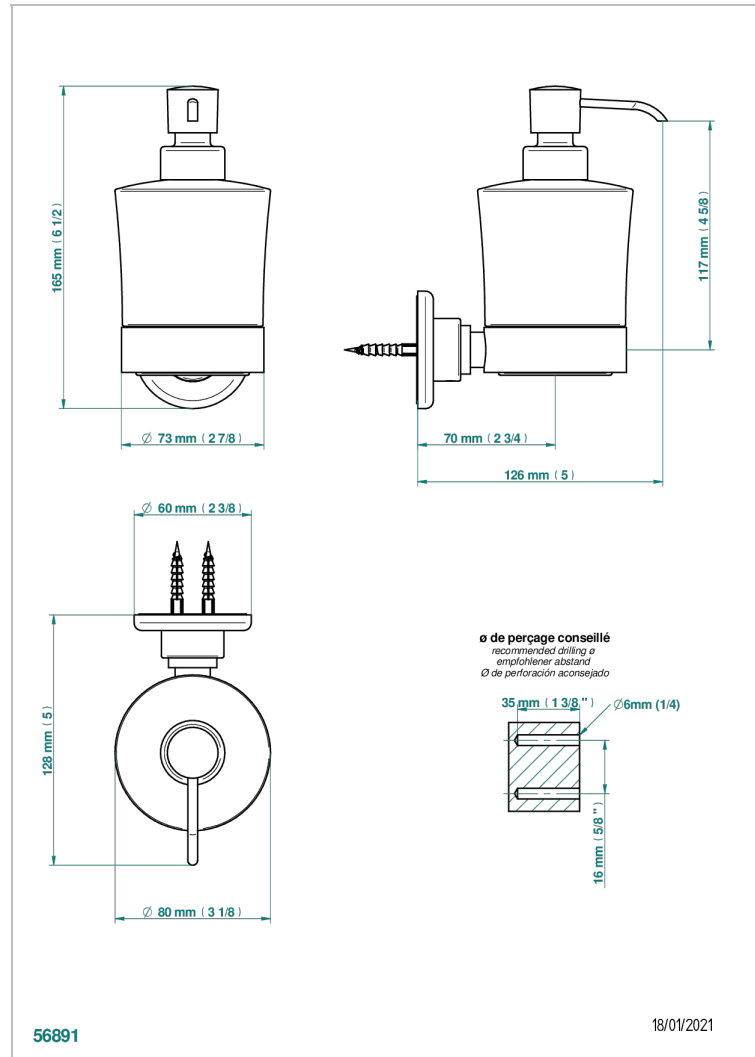

# SAINT-GERMAIN WITH LEVER

G7D-613

Wall mounted liquid soap dispenser

## CHARACTERISTIC

- Saint-germain with lever
- Wall mounted liquid soap dispenser